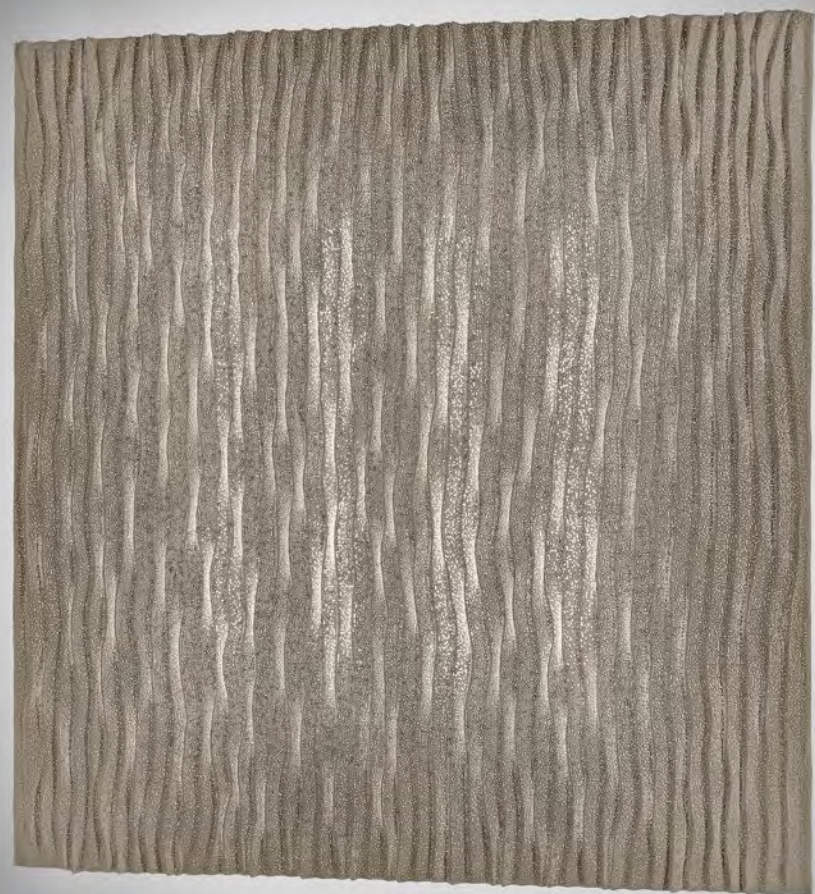

Material: Malla de acero inoxidable pintada
Painted stainless steel mesh
Designer: Arturo Álvarez

PM06R-LD
96x8x96 cm
37.8x3.1x37.8 in

PM06PR-LD
47x8x96 cm
18.5x3.1x37.8 in

*Material: Malla de acero inoxidable pintada
Painted stainless steel mesh
Designer: Arturo Álvarez*