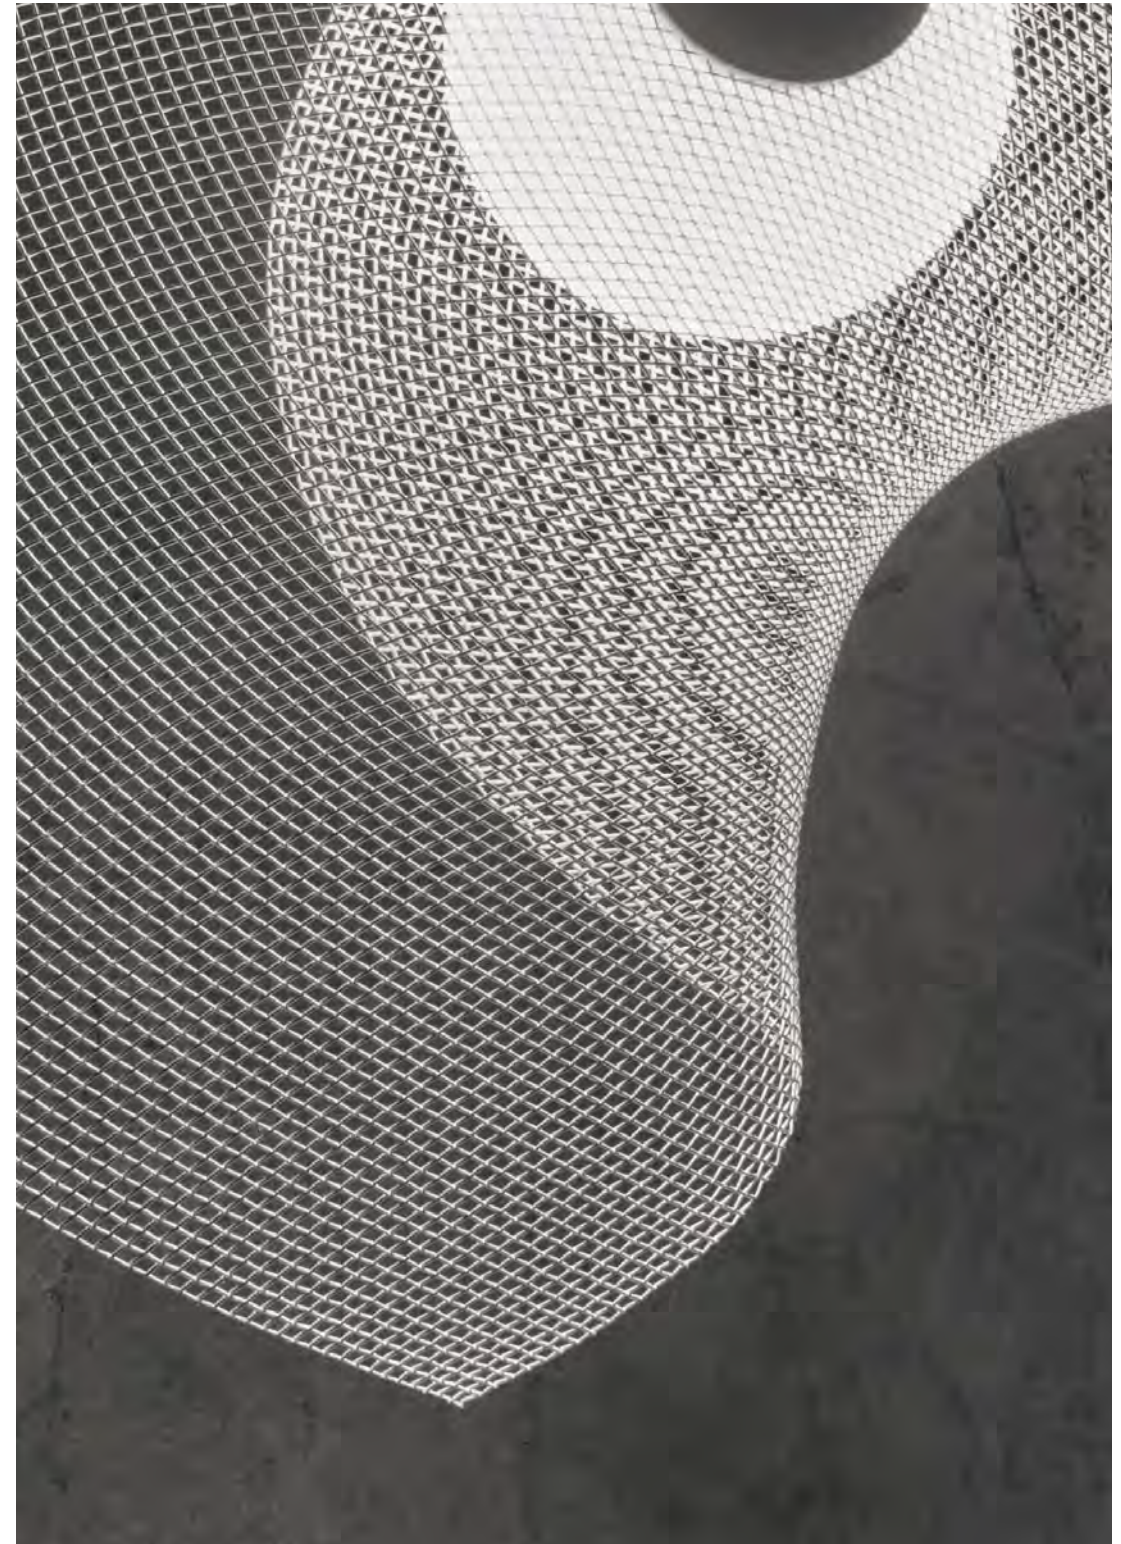

MY04-3
136x140x30 cm
53.5x55.1x11.8 in

Material: Malla de acero inoxidable pintada
Painted stainless steel mesh
Designer: Arturo Álvarez