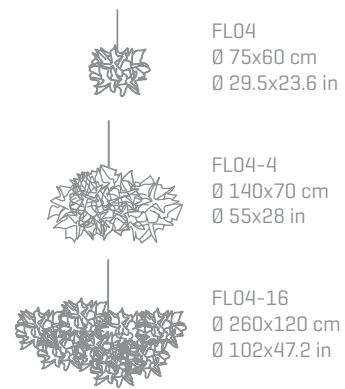

ON04G
Ø 46x47 cm
Ø 18.1x18.5 in

Material: Malla de acero inoxidable pintada
Painted stainless steel mesh
Designer: Arturo Álvarez

ON06
50x18x42 cm
19.7x7.1x16.5 in

ON06G
73x22x65 cm
28.7x8.7x25.6 in

Materia: Malla de acero inoxidable pintada
Painted stainless steel mesh
Designer: Arturo Álvarez

PLO4-MINI
Ø 30x30 cm
Ø 11.8x11.8 in

PLO4
Ø 40x38 cm
Ø 15.7x15 in

Material: Hilo de acero inoxidable pintado
Painted stainless steel thread
Designer: Arturo Álvarez

FL04
Ø 75x60 cm
Ø 29.5x23.6 in

FL04-4
Ø 140x70 cm
Ø 55x28 in