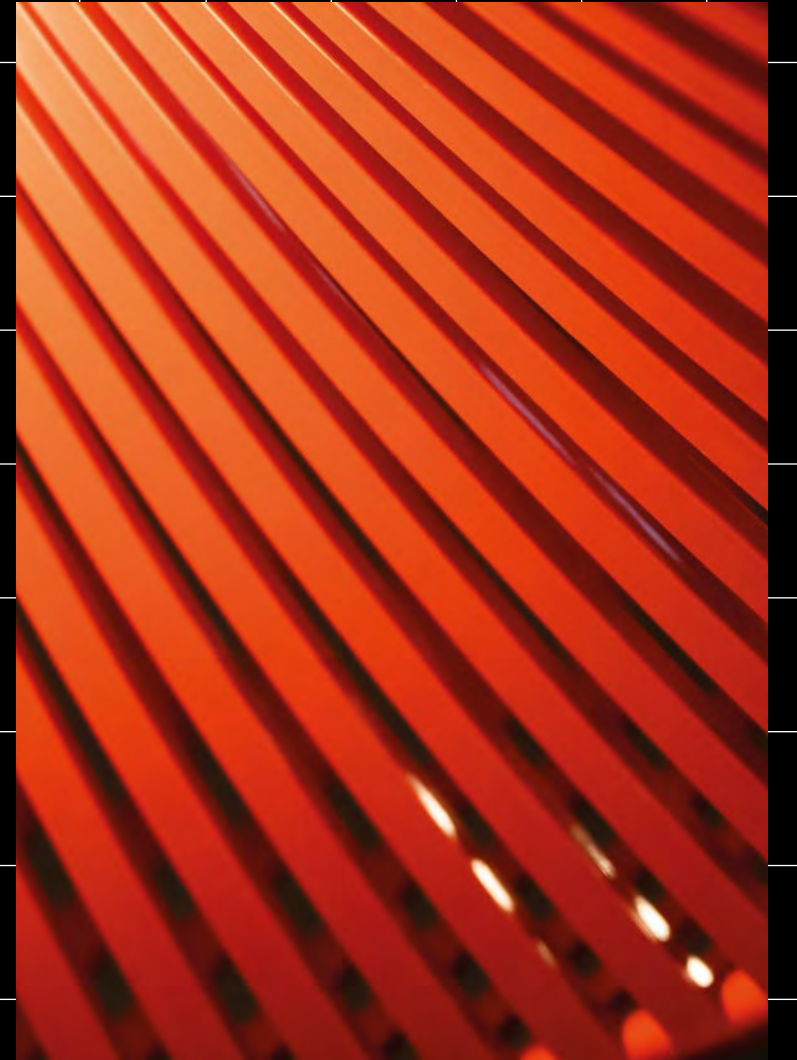

VV04
Ø 80x29 cm
Ø 31.5x11.4 in

Material: Polycarbonato
Polycarbonate
Designer: Héctor Serrano