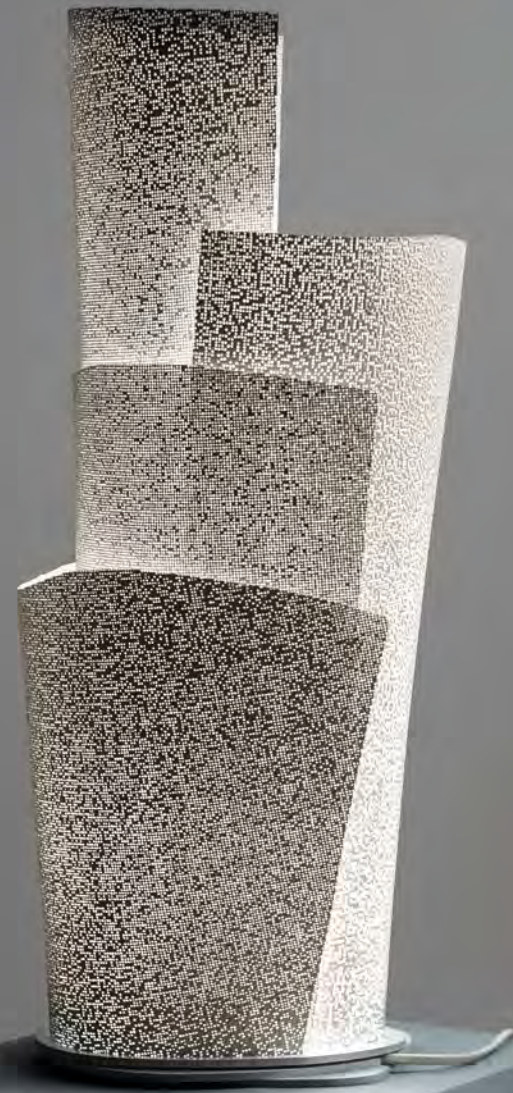

BS02
26x22x55 cm
10.2x8.7x21.6 in

*Material: Malla de acero inoxidable pintada
Painted stainless steel mesh
Designer: Teresa Sapey + Partners*