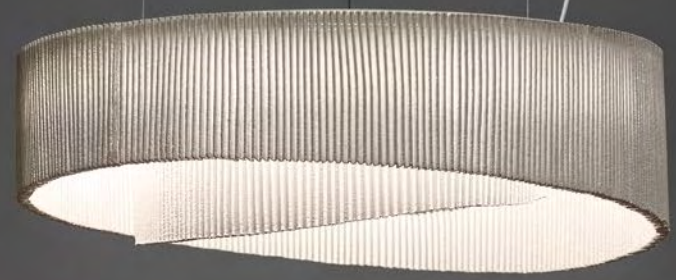

AG204
Ø 32x33 cm
Ø 12.6x13 in
Outdoor version available

AG304
Ø 30x50 cm
Ø 11.8x19.7 in
Outdoor version available

AG404
Ø 40x48.5 cm
Ø 15.7x19.1 in
Outdoor version available

Material: Malla de acero inoxidable pintada
Painted stainless steel mesh
Designer: Héctor Serrano