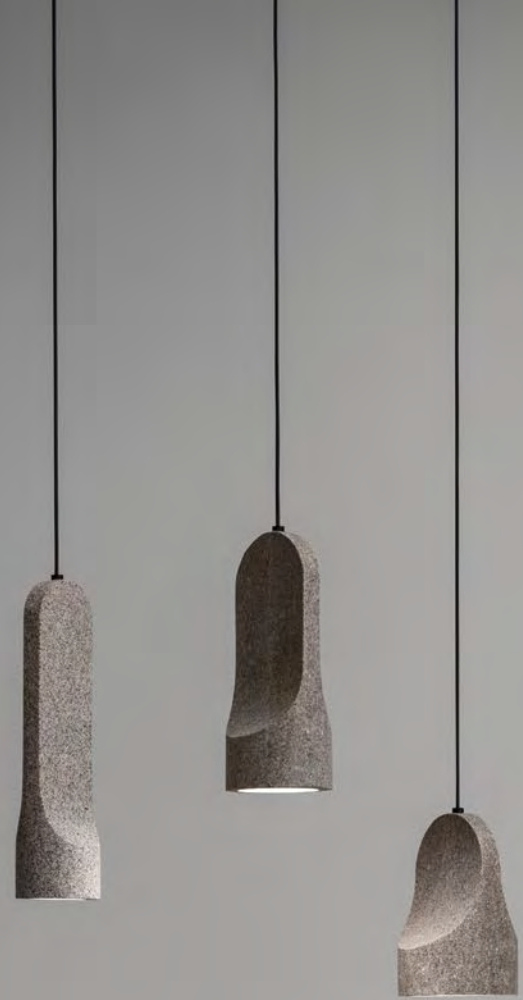

PA104
Ø 12x18 cm
Ø 4.7x7.1 in

Material: Granito
Granite
Designer: Cenlitrosmetrocadrado