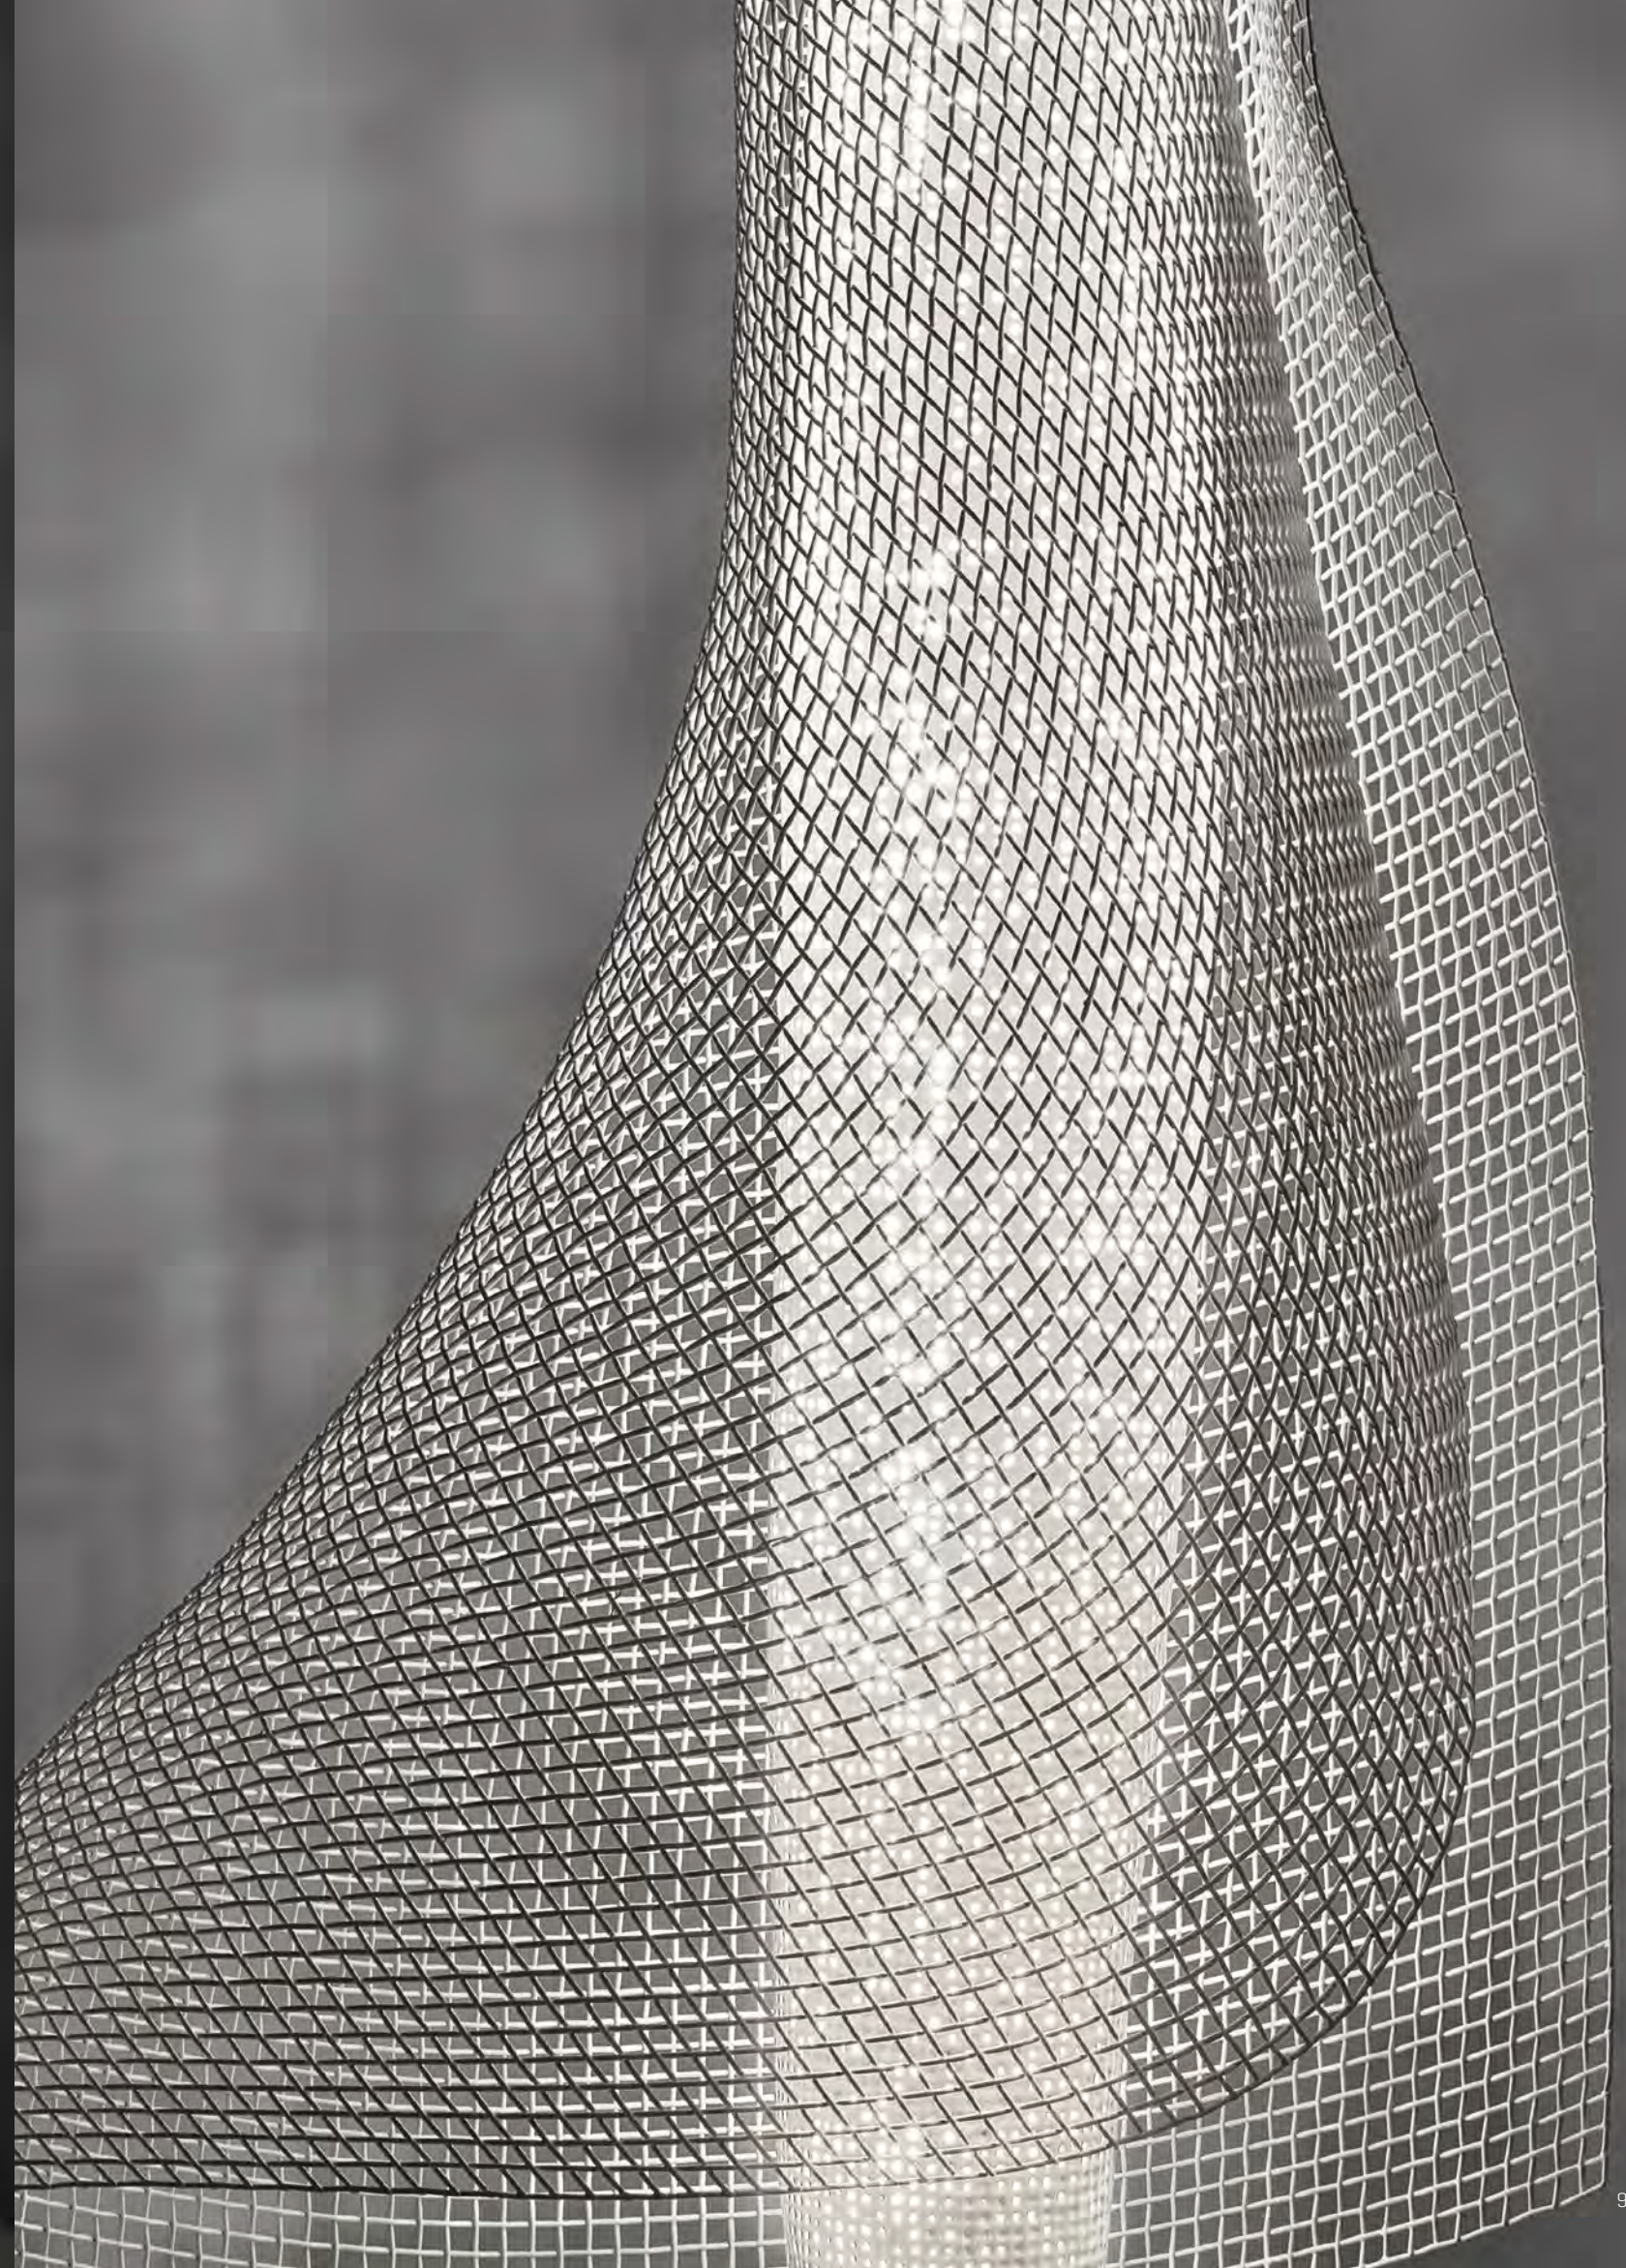

tempo collection

TEVI04
43x39x27 cm
16.9x15.3x10.6 in
Outdoor version available

TEAN04
25x23x50 cm
9.8x9x19.6 in
Outdoor version available

*Material: Malla de acero inoxidable pintada
Painted stainless steel mesh
Designer: Arturo Álvarez*