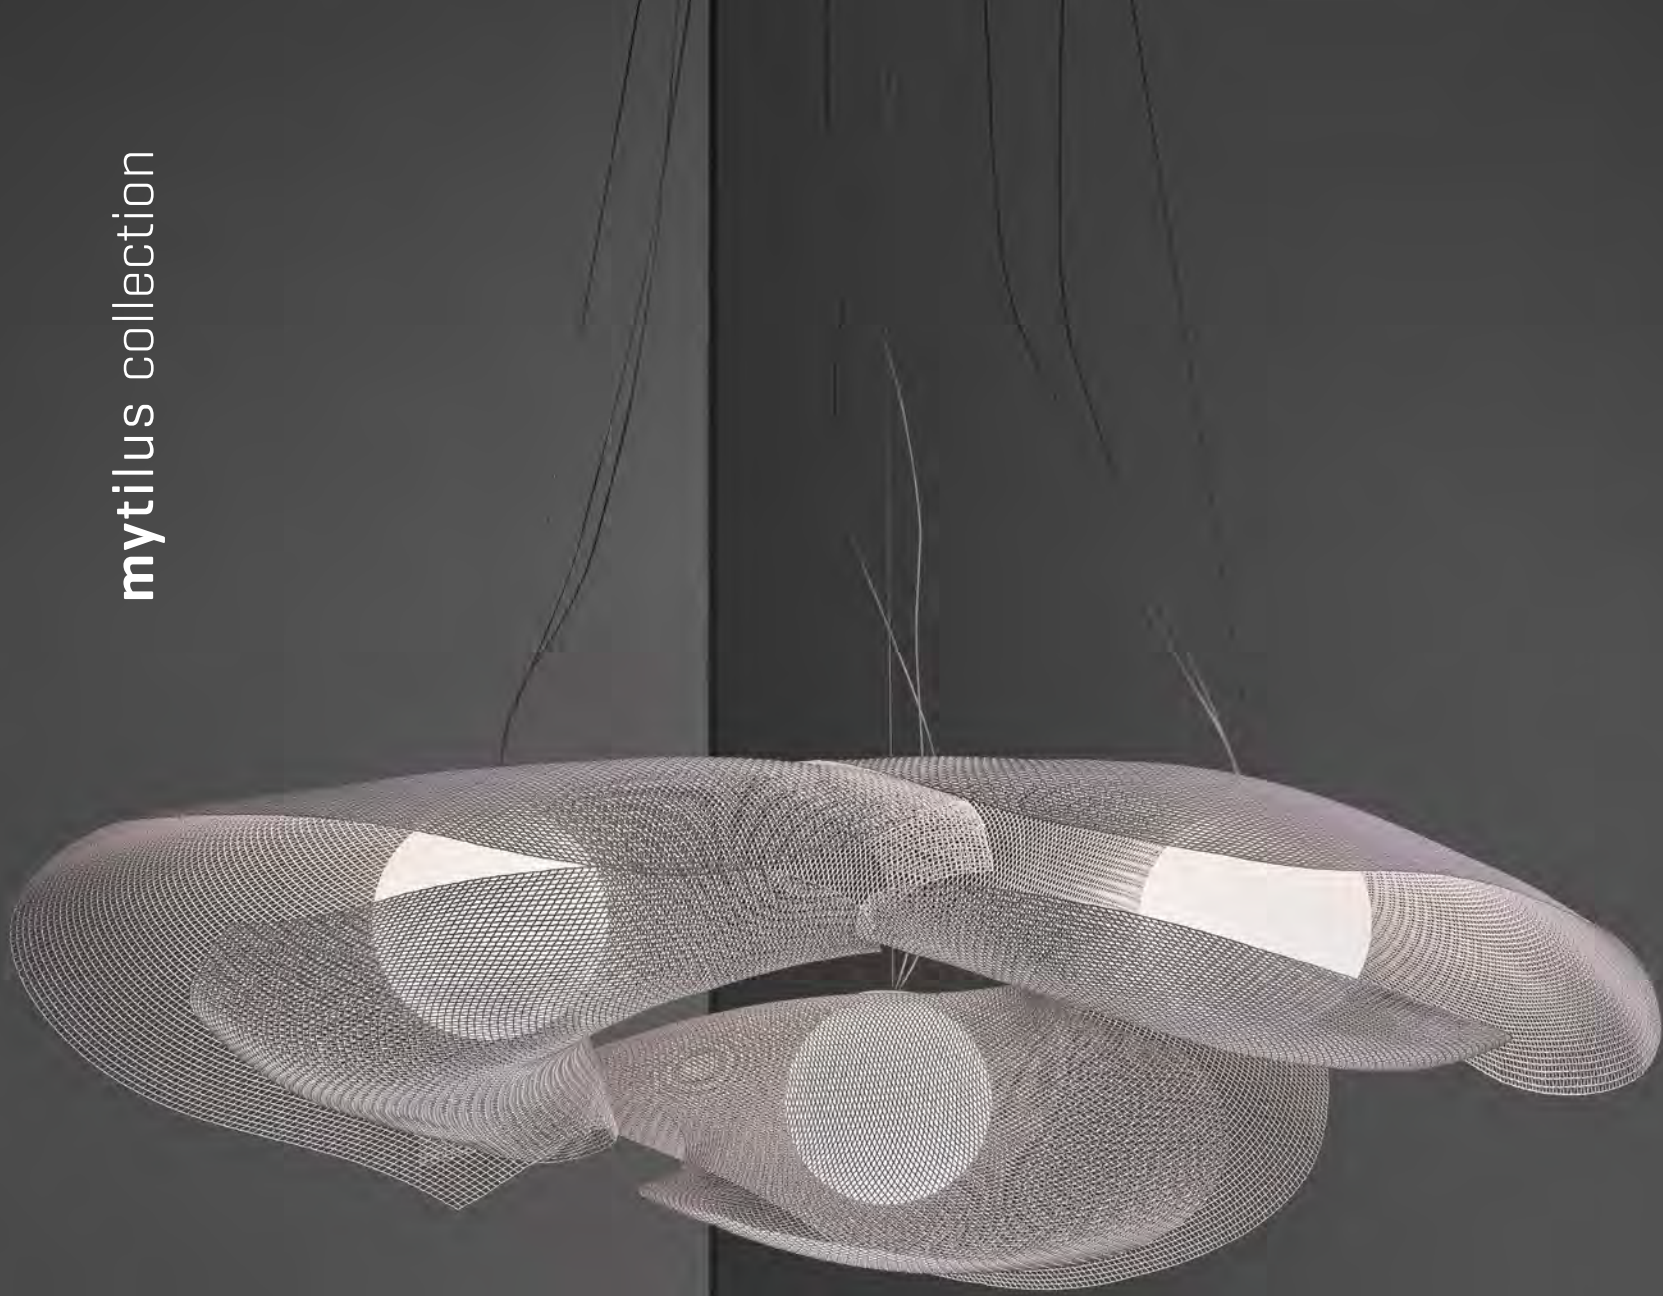

MY04-3
136x140x30 cm
53.5x55.1x11.8 in

Material: Malla de acero inoxidable pintada
Painted stainless steel mesh
Designer: Arturo Álvarez