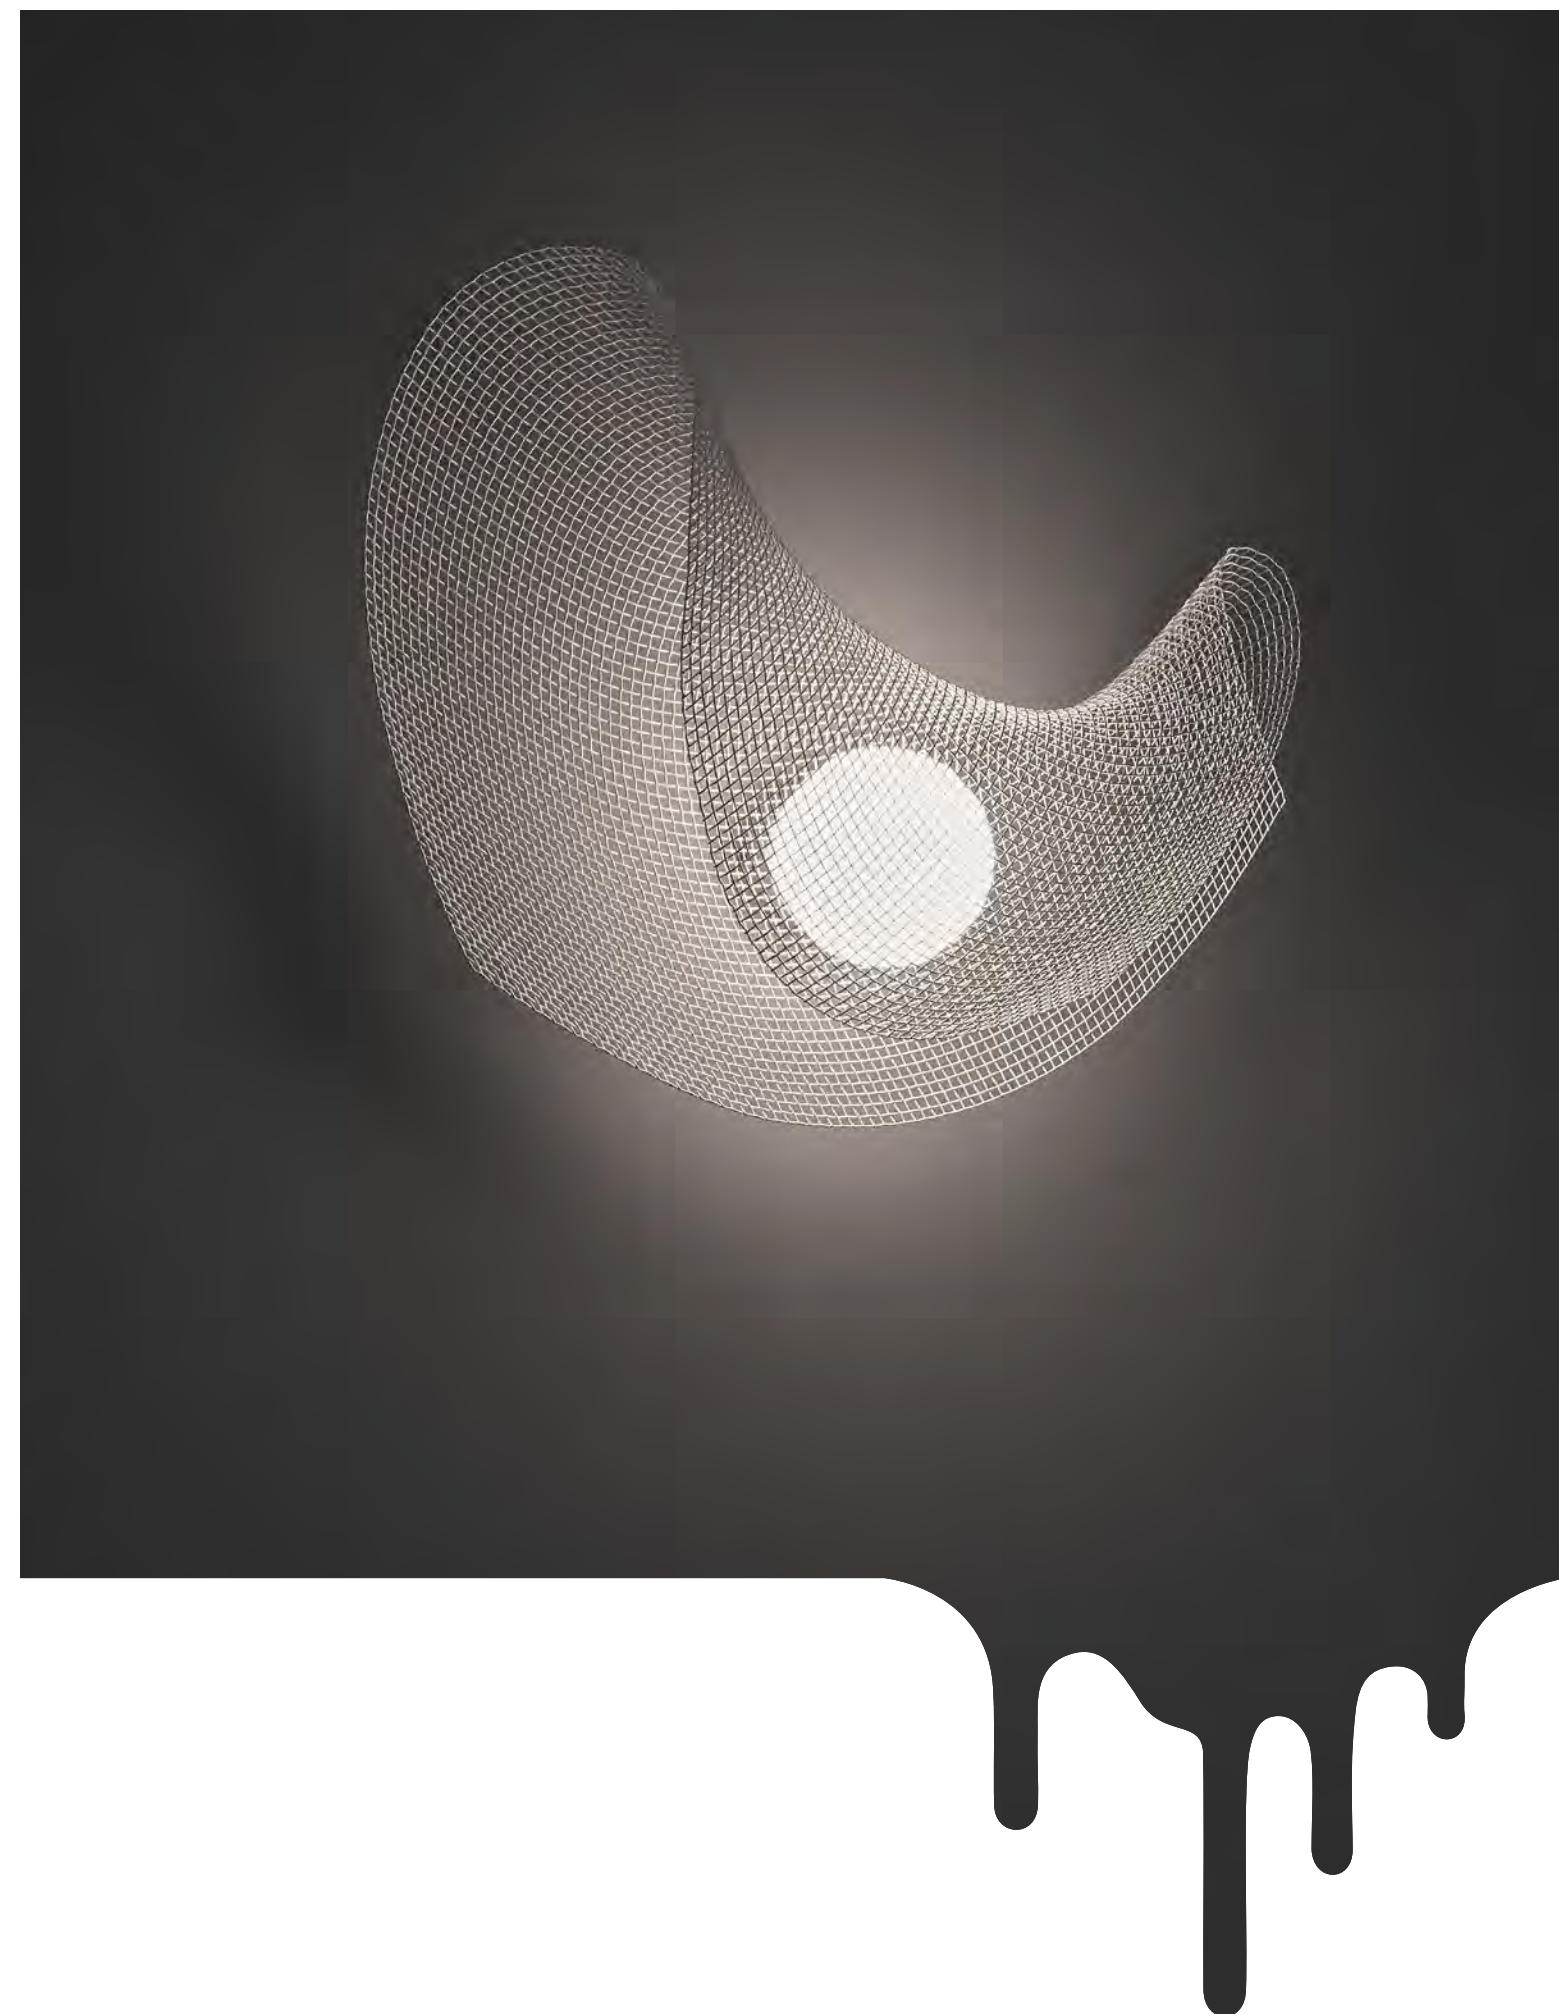

MY06
60x16x43 cm
23.6x6.3x16.9 in

Materia: Malla de acero inoxidable pintada
Painted stainless steel mesh
Designer: Arturo Álvarez