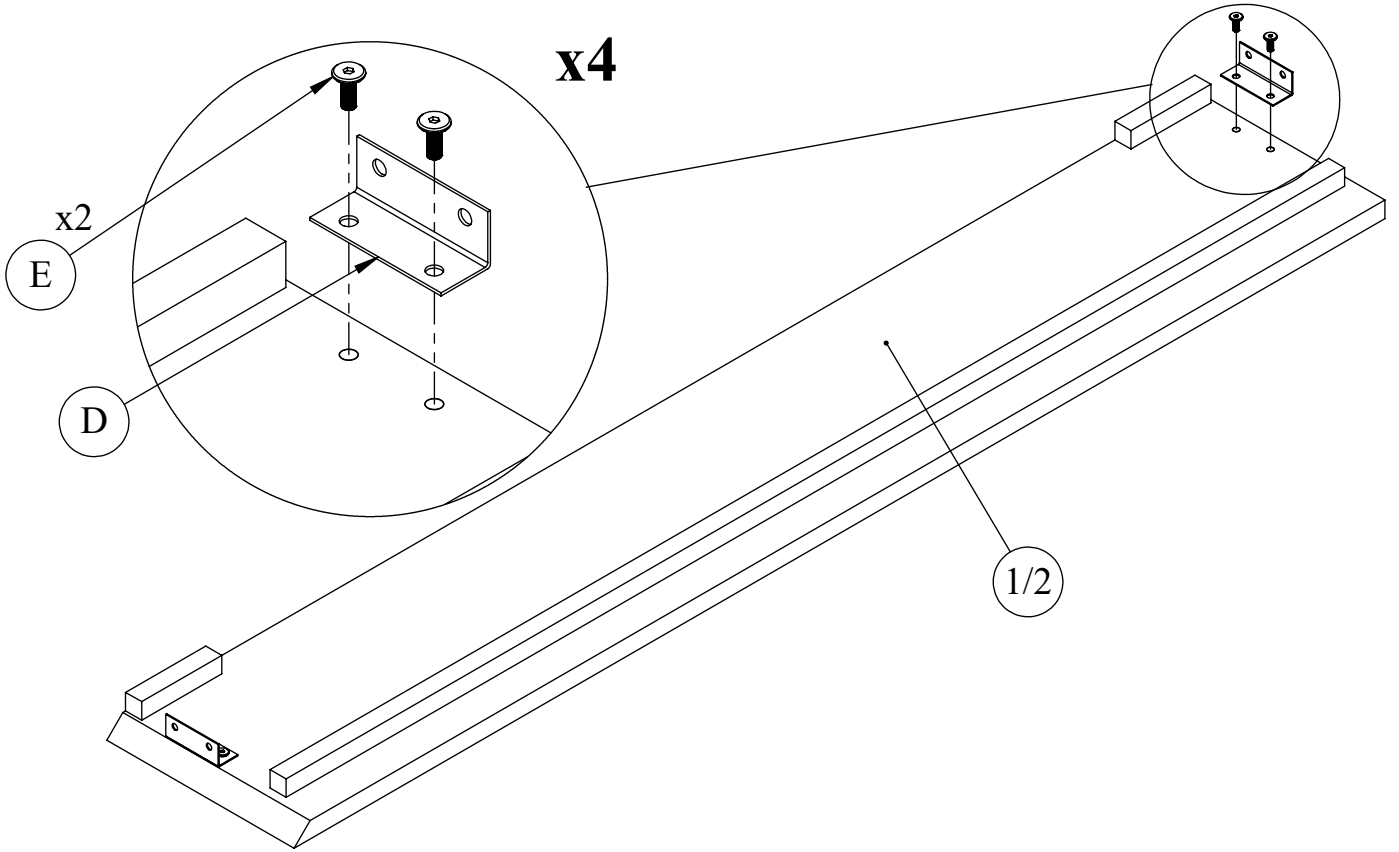

***CARROL / ANTON / CAROLINA / ANTONIO***

195 cm

**72h**

60 min

				
A x 6	B x 6	C x 1	D x 4	E x 12
				
F x 4	G x 48	H x 2	I x 2	J x 1
				
K x 1	L x 4	M x 4	N x 4	O x 4

P x 4

				
1x1 (C1)	2x1 (C1)	3x1 (C1)	4x1 (C2)	5x1 (C2)
				
x10	x11			
6 x 1 (C2)	7 x 1 (C2)	8x1 (C3)	9x1 (C4)	10x1 (C5)

 M8x30  
0 x 4

Screw all bolts 50%

 M8x16  
E x 4

Screw all bolts 100%