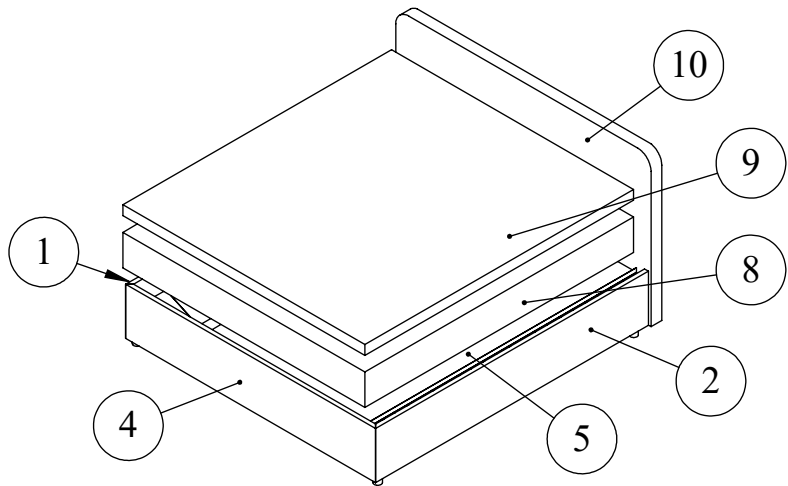

***CARROL / ANTON / CAROLINA / ANTONIO***

195 cm

**72h**

60 min

				
A x 6	B x 6	C x 1	D x 4	E x 12
				
F x 4	G x 48	H x 2	I x 2	J x 1
				
K x 1	L x 4	M x 4	N x 4	O x 4

P x 4

				
1x1 (C1)	2x1 (C1)	3x1 (C1)	4x1 (C2)	5x1 (C2)
				
x10	x11			
6 x 1 (C2)	7 x 1 (C2)	8x1 (C3)	9x1 (C4)	10x1 (C5)

 M8x30  
0 x 4

Screw all bolts 50%

 M8x16  
E x 4

Screw all bolts 100%