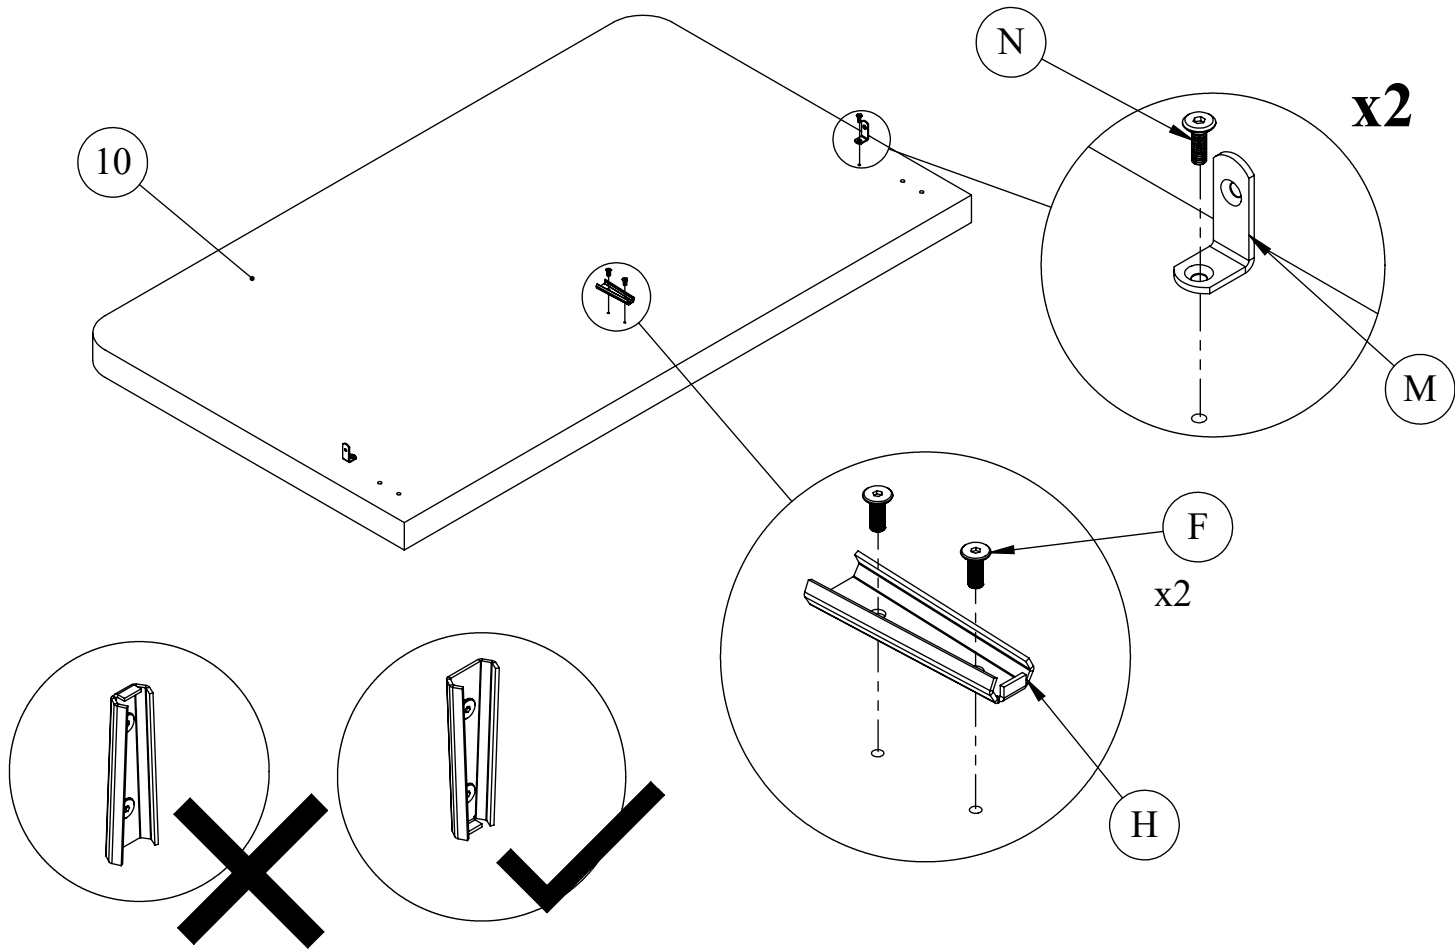

***CARROL / ANTON / CAROLINA / ANTONIO***

195 cm

**72h**

60 min

				
A x 6	B x 6	C x 1	D x 4	E x 12
				
F x 4	G x 48	H x 2	I x 2	J x 1
				
K x 1	L x 4	M x 4	N x 4	O x 4

P x 4

				
1x1 (C1)	2x1 (C1)	3x1 (C1)	4x1 (C2)	5x1 (C2)
				
x10	x11			
6 x 1 (C2)	7 x 1 (C2)	8x1 (C3)	9x1 (C4)	10x1 (C5)

 M8x30  
0 x 4

Screw all bolts 50%

 M8x16  
E x 4

Screw all bolts 100%