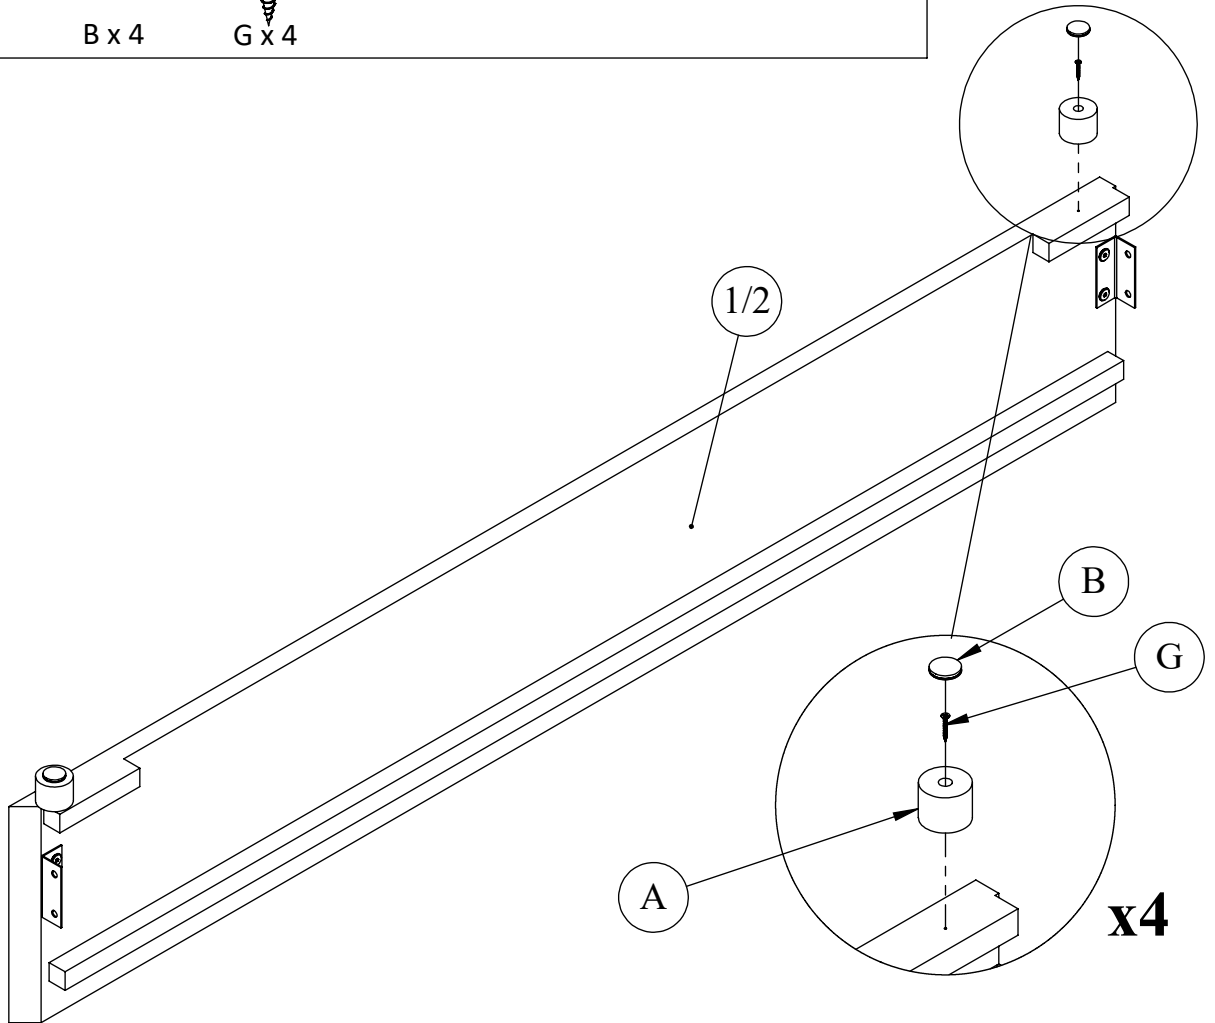

***CARROL / ANTON / CAROLINA / ANTONIO***

195 cm

**72h**

60 min

				
A x 6	B x 6	C x 1	D x 4	E x 12
				
F x 4	G x 48	H x 2	I x 2	J x 1
				
K x 1	L x 4	M x 4	N x 4	O x 4

P x 4

				
1x1 (C1)	2x1 (C1)	3x1 (C1)	4x1 (C2)	5x1 (C2)
				
x10	x11			
6 x 1 (C2)	7 x 1 (C2)	8x1 (C3)	9x1 (C4)	10x1 (C5)

 M8x30  
0 x 4

Screw all bolts 50%

 M8x16  
E x 4

Screw all bolts 100%