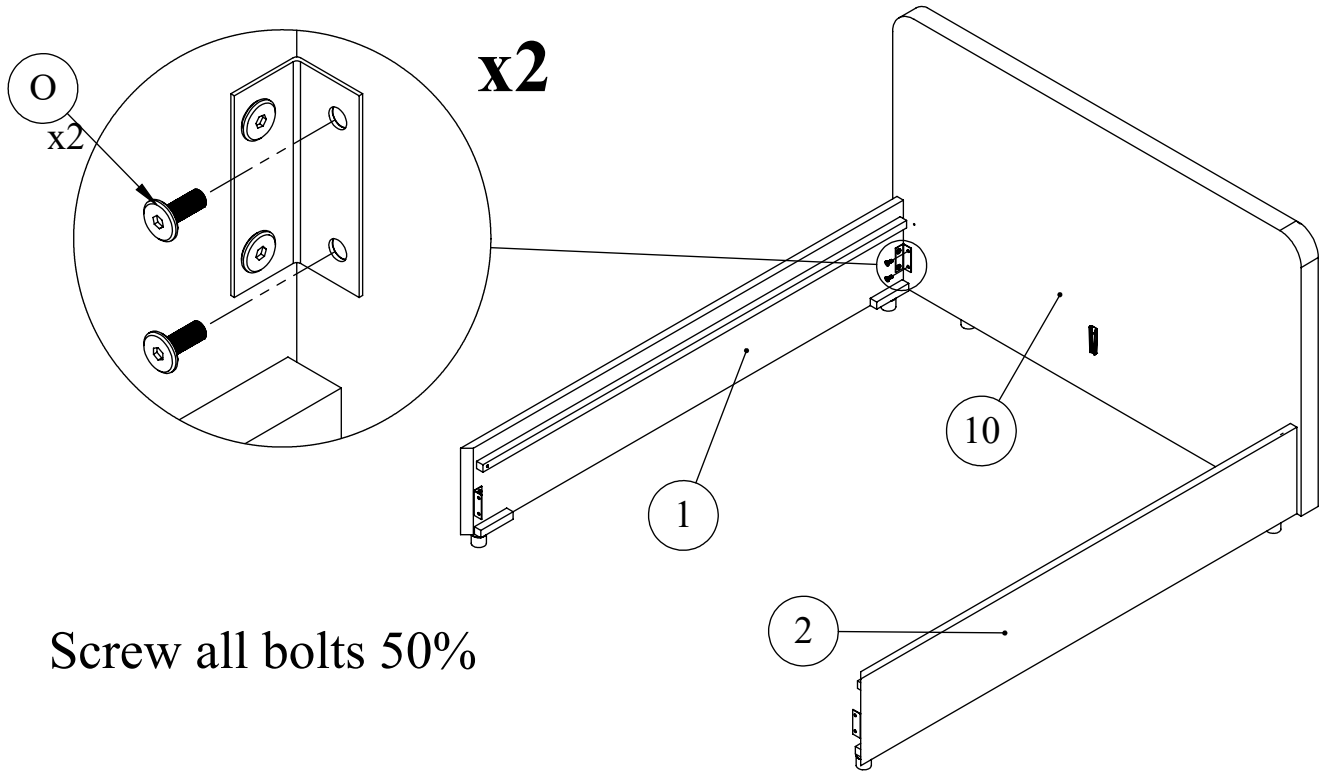

***CARROL / ANTON / CAROLINA / ANTONIO***

195 cm

**72h**

60 min

				
A x 6	B x 6	C x 1	D x 4	E x 12
				
F x 4	G x 48	H x 2	I x 2	J x 1
				
K x 1	L x 4	M x 4	N x 4	O x 4

P x 4

				
1x1 (C1)	2x1 (C1)	3x1 (C1)	4x1 (C2)	5x1 (C2)
				
x10	x11			
6 x 1 (C2)	7 x 1 (C2)	8x1 (C3)	9x1 (C4)	10x1 (C5)

 M8x30  
0 x 4

Screw all bolts 50%

 M8x16  
E x 4

Screw all bolts 100%