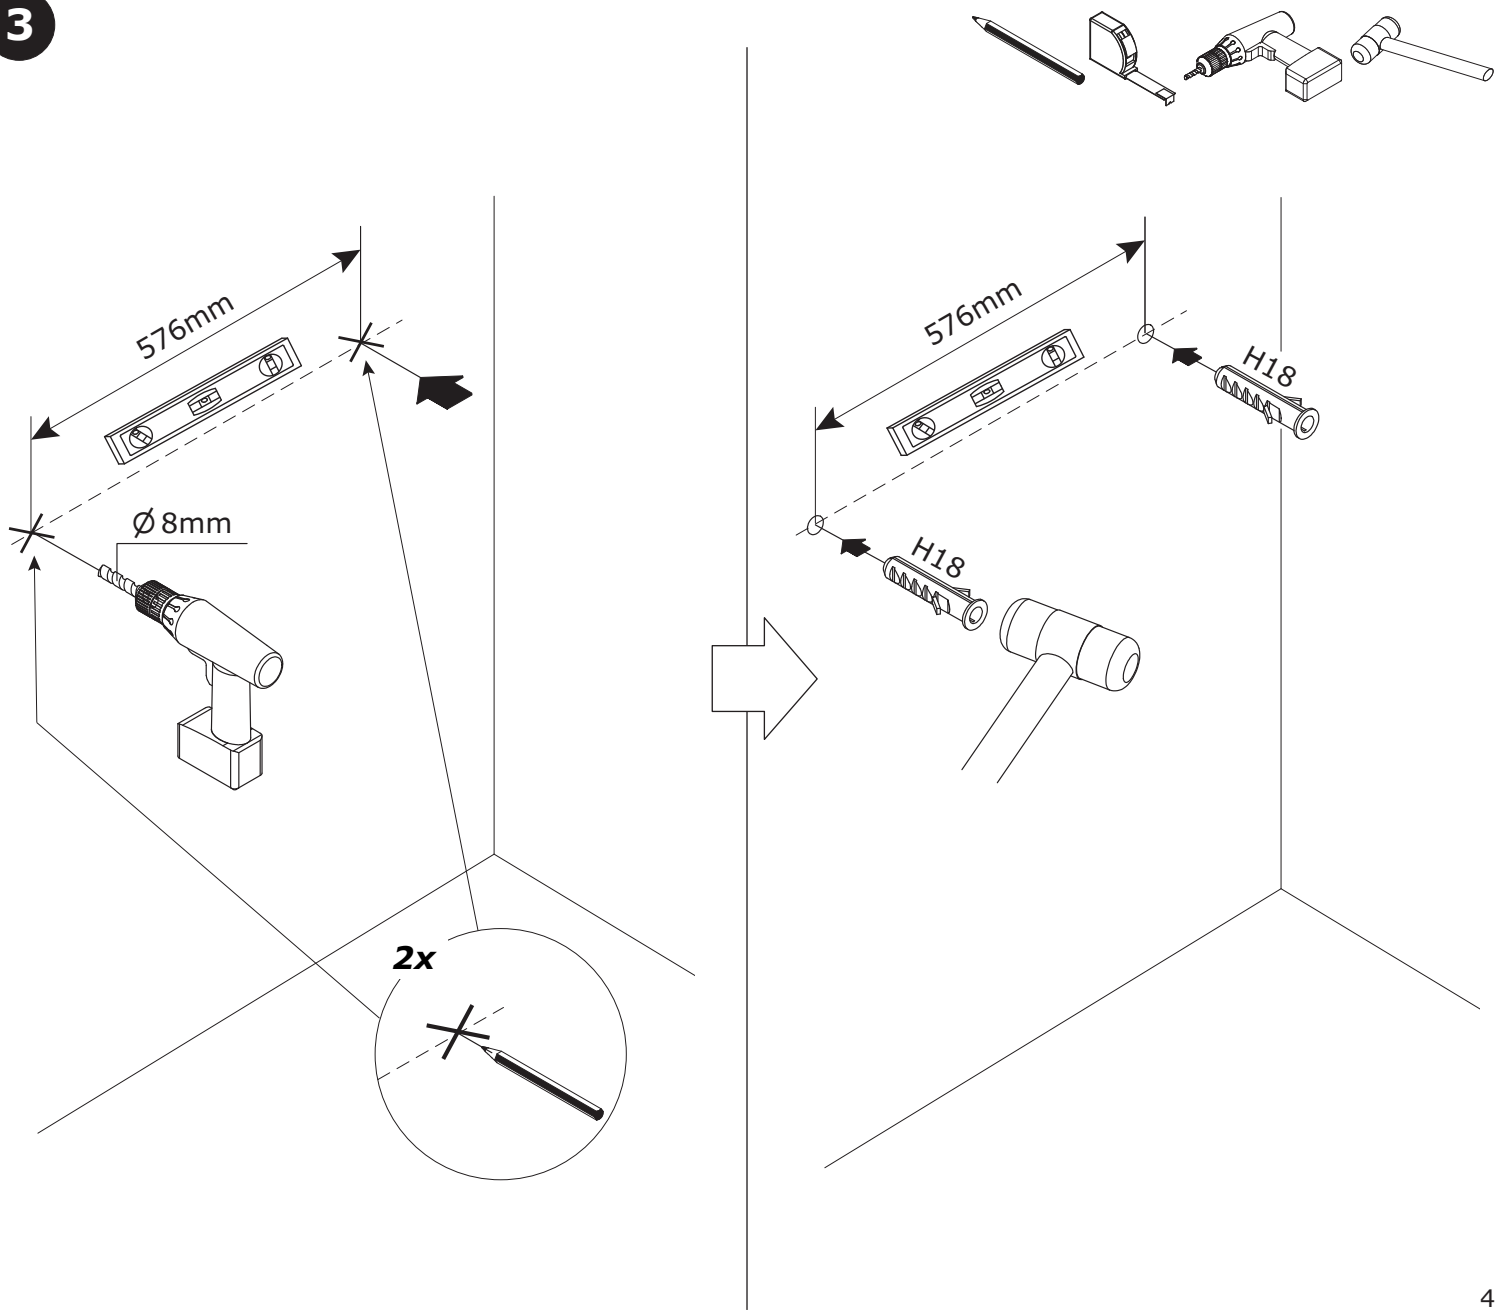

SP4741K00804

QF4742

MADE IN ITALY

Produced by COMPOSAD srl, Via Lombardia 29, 46019 Viadana (MN) ITALY

BU3904

H204
x2

H18
x2

V15
x2

V9
x6

FS3149
596x124x18mm

SH3155
900x600x21mm

1

2

3

4