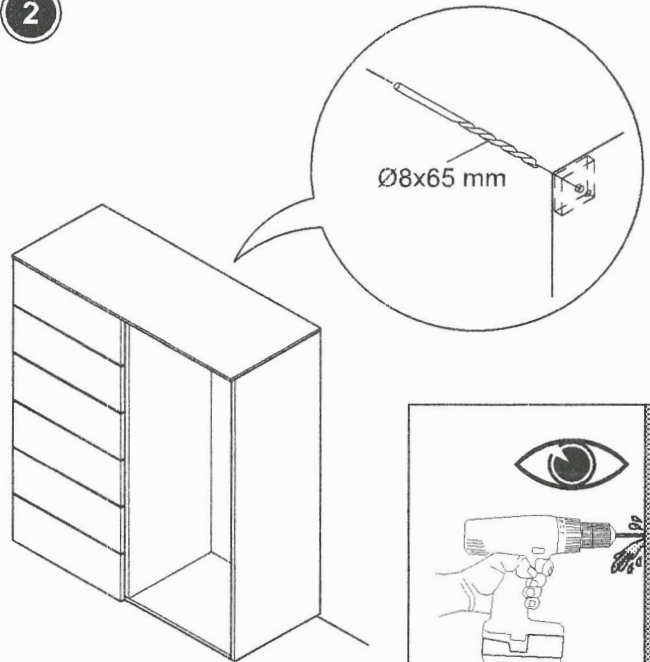

Kippschutz
Protection anti-basculement
Protezione ribaltamento
Tilt protection

ca. 20 min

SWISS MADE

A 1x

a 1x

Ø8 mm

b 1x

SK 5x60 mm

C 1x

Ø25 mm

1

2

3

4