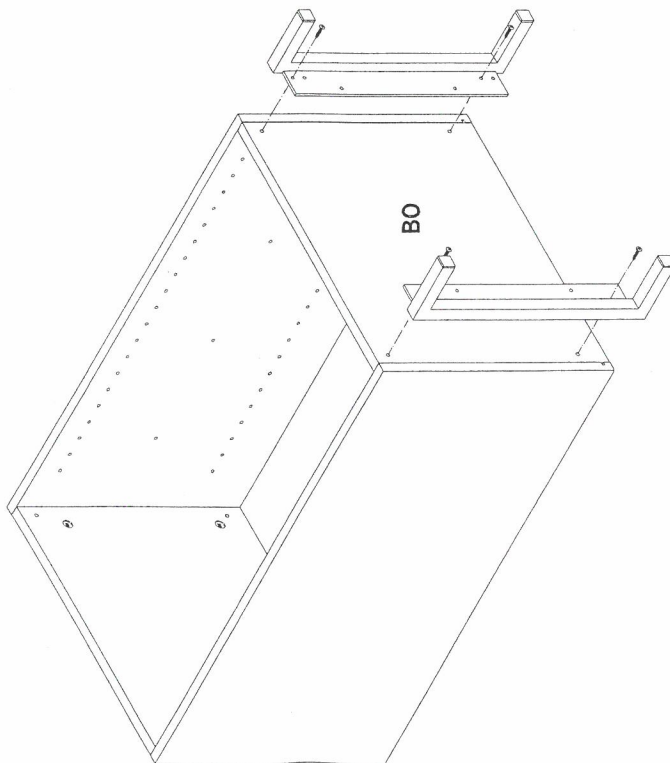

Maui Möbelfuss

Benötigtes Werkzeug
Outils nécessaires
Utensili necessari

1 Person
1 Personne
1 Persona

10min.

1

2