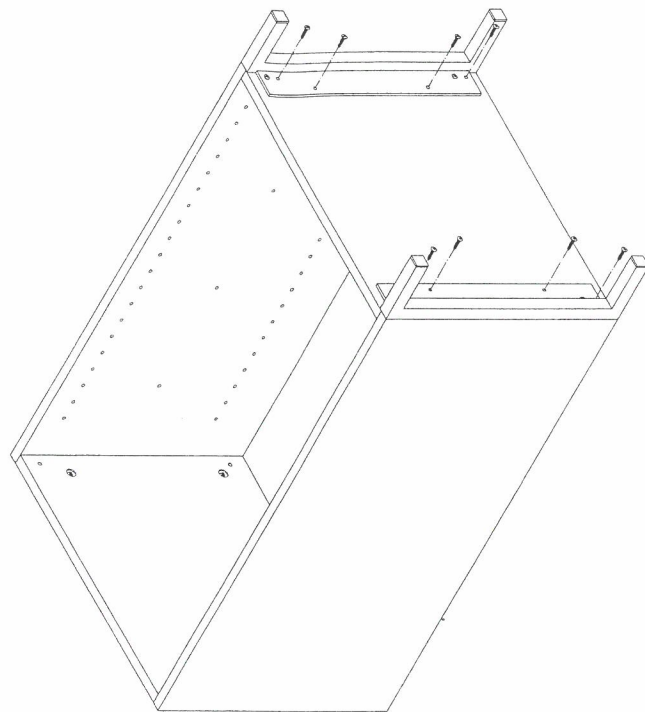

Maui Möbelfuss

Benötigtes Werkzeug
Outils nécessaires
Utensili necessari

1 Person
1 Personne
1 Persona

10min.

1

2