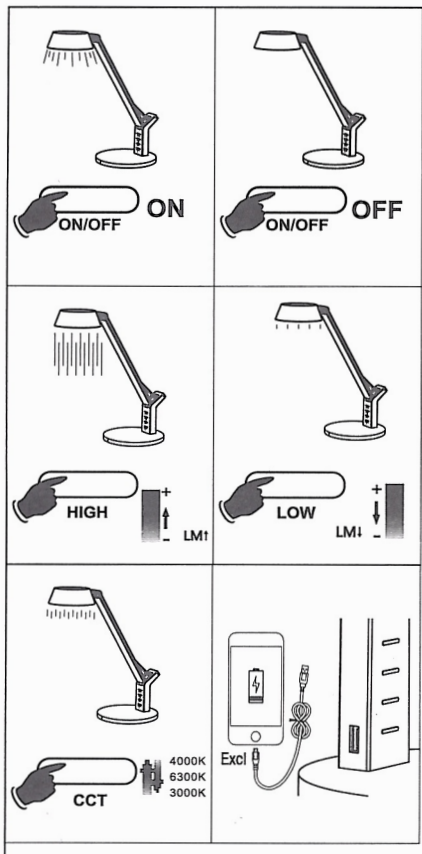

# novel

81810665-01

81810665-02

PART		
CODE	SPART CODE	
A	M4 x 16	1x
B		1x
C		1x