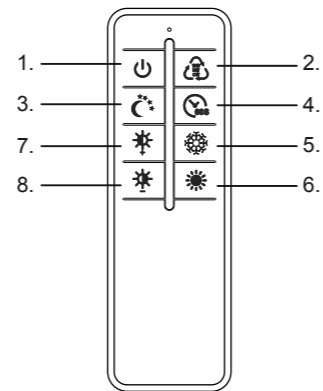

DE

Anleitung für die Fernbedienung

1. Ein / Aus
2. Farbtemperatur ändern
3. Nachtlcht (gelb 5%)
4. Leuchte nach 1 Minute ausschalten
5. Erhöhen der Farbtemperatur
6. Reduzieren der Farbtemperatur
7. Hochdimmen der Helligkeit
  Kurzes Drücken: maximale Helligkeit
8. Reduzieren der Helligkeit
  Kurzes Drücken: minimale Helligkeit

GB

Remote Control Instructions

1. On / Off
2. Change color temperature
3. Night light (yellow 5%)
4. Turn off the light after 1 minute
5. Increase color temperature
6. reduce color temperature
7. Dim up the brightness (max. 100%)
  Short press: max. brightness
8. Dim down the brightness (min. 5%)
  Short press: min. brightness