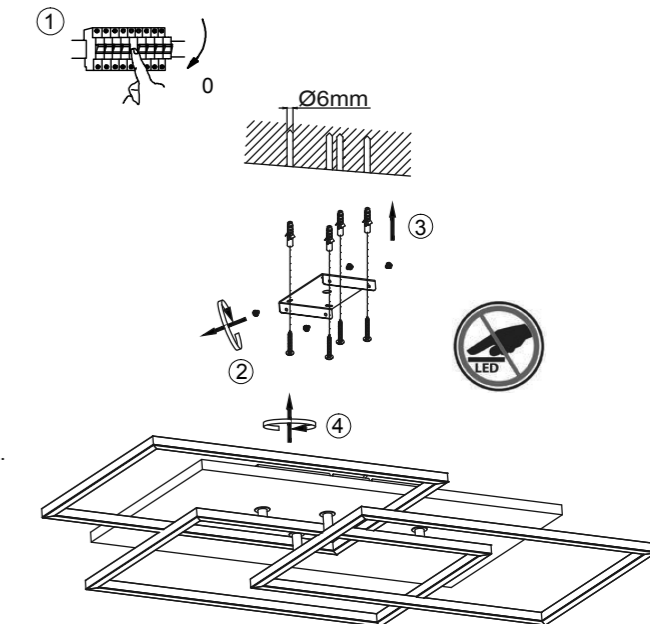

HU Ez a termék <E> energiahatákonysági osztályba tartozó fényforrást tartalmaz.

IT Questo prodotto contiene una sorgente luminosa della classe di efficienza energetica <E>.

LT Šis produktas yra su šviesos šaltiniu, kurio energinio efektyvumo klasė yra <E>.

LV Šis izstrādājums satur gaismas avotu, kas atbilst energoefektivitātes klasei <E>.

NL Dit product bevat een lichtbron van energie-efficiëntieklasse <E>.

NO Dette produktet inneholder en lyskilde i energieffektivitetsklasse <E>.

PL Produkt ten zawiera źródło światła o klasie efektywności energetycznej <E>.

PT Este produto contém uma fonte de luz da classe de eficiência energética <E>.

RO Acest produs conține o sursă de lumină din clasa de eficiență energetică <E>.

RU Данное изделие содержит источник света класса энергоэффективности <E>.

SK Tento výrobok obsahuje zdroj svetla triedy energetickej efektivity <E>.

SL Ta izdelek vsebuje svetlobni vir razreda energijske učinkovitosti <E>.

SR Ovaj proizvod sadrži izvor svetlosti energetske klase <E>.

SV Denna produkt innehåller en ljuskälla i energieffektivitetsklass <E>.

TR Bu ürün, enerji verimliliği sınıfına sahip bir ışık kaynağı içerir <E>.

LED 12 W
1.440 lm
40 W
2.500 lm
t 20.000 h
T_k 2.700 - 5.000 K
15.000 x
<0,5 s

230V / 50Hz~

LED 3x LED-Board 36V DC / 12 W

2x AAA, 1,5V

4x 4x

835898