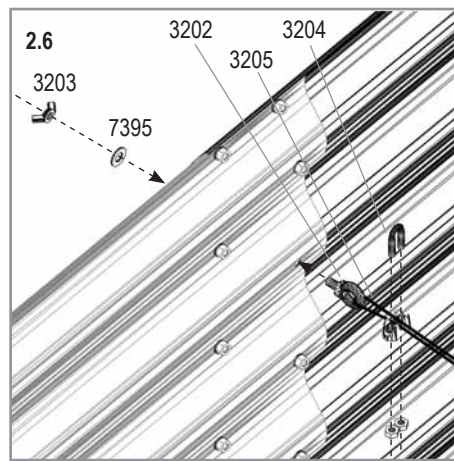

EXTENSION 858
(+ BASIC 858)

CURVE 858
(+ BASIC 858)

ROUND 858

VM0030gb-R

2

VM0030gb-R

Item No.	Part	Sect. Ref.	Size mm	Quantity 858			
				Basic	Ext.	Curve	Round
3202		2	M5	-	4x	4x	-
3203		2	M5	-	4x	4x	-
3204		2	M3	-	4x	4x	-
3205		1 2	1000	-	2x	2x	-
3220		1 2	900 x 858	2x	2x	2x	-
3225		1 2	459 x 858	4x	-	1x	4x
3230		1 2	459 X 858	-	-	1x	-
3324		2	M5 x 7	150x	50x	100x	100x
3325		2	Ø9.5/5.5	300x	100x	200x	200x
3326		2	M5	150x	50x	100x	100x
7395		2	Ø12/6.5	-	4x	4x	-