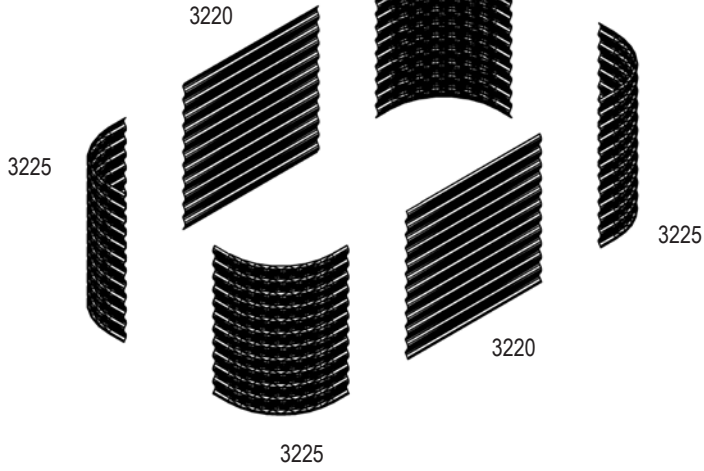

VM0030gb-R

- BASIC 858

- EXTENSION 858

- CURVE 858

- ROUND 858

1

BASIC 858

3225

EXTENSION 858
(+ BASIC 858)

CURVE 858
(+ BASIC 858)

ROUND 858

VM0030gb-R

2

VM0030gb-R

Item No.	Part	Sect. Ref.	Size mm	Quantity 858			
				Basic	Ext.	Curve	Round
3202		2	M5	-	4x	4x	-
3203		2	M5	-	4x	4x	-
3204		2	M3	-	4x	4x	-
3205		1 2	1000	-	2x	2x	-
3220		1 2	900 x 858	2x	2x	2x	-
3225		1 2	459 x 858	4x	-	1x	4x
3230		1 2	459 X 858	-	-	1x	-
3324		2	M5 x 7	150x	50x	100x	100x
3325		2	Ø9.5/5.5	300x	100x	200x	200x
3326		2	M5	150x	50x	100x	100x
7395		2	Ø12/6.5	-	4x	4x	-