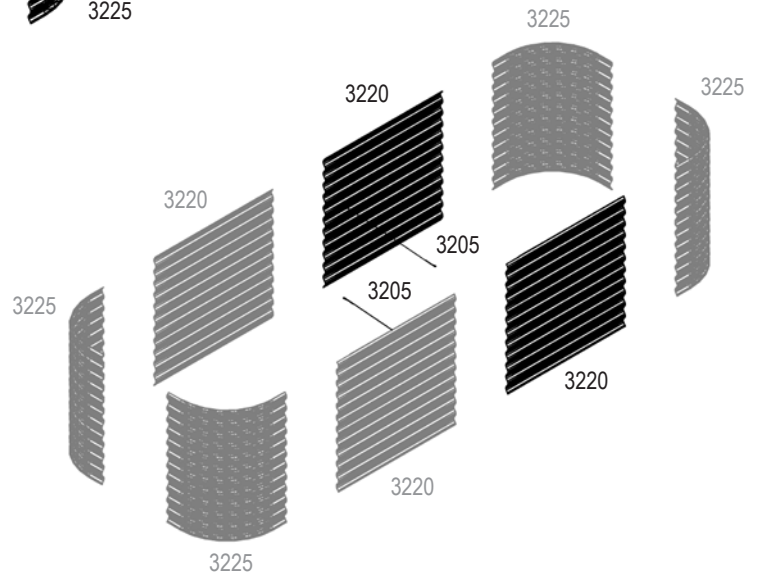

VM0030gb-R

- BASIC 858

- EXTENSION 858

- CURVE 858

- ROUND 858

1

BASIC 858

3225

EXTENSION 858
(+ BASIC 858)

CURVE 858
(+ BASIC 858)

ROUND 858

VM0030gb-R

2

VM0030gb-R

Item No.	Part	Sect. Ref.	Size mm	Quantity 858			
				Basic	Ext.	Curve	Round
3202		2	M5	-	4x	4x	-
3203		2	M5	-	4x	4x	-
3204		2	M3	-	4x	4x	-
3205		1 2	1000	-	2x	2x	-
3220		1 2	900 x 858	2x	2x	2x	-
3225		1 2	459 x 858	4x	-	1x	4x
3230		1 2	459 X 858	-	-	1x	-
3324		2	M5 x 7	150x	50x	100x	100x
3325		2	Ø9.5/5.5	300x	100x	200x	200x
3326		2	M5	150x	50x	100x	100x
7395		2	Ø12/6.5	-	4x	4x	-