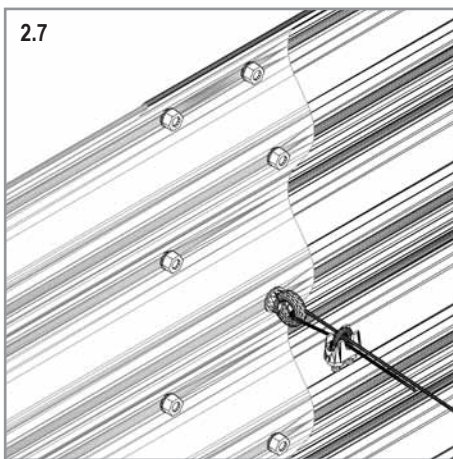

EXTENSION 858
(+ BASIC 858)

CURVE 858
(+ BASIC 858)

ROUND 858

VM0030gb-R

2

VM0030gb-R

Item No.	Part	Sect. Ref.	Size mm	Quantity 858			
				Basic	Ext.	Curve	Round
3202		2	M5	-	4x	4x	-
3203		2	M5	-	4x	4x	-
3204		2	M3	-	4x	4x	-
3205		1 2	1000	-	2x	2x	-
3220		1 2	900 x 858	2x	2x	2x	-
3225		1 2	459 x 858	4x	-	1x	4x
3230		1 2	459 X 858	-	-	1x	-
3324		2	M5 x 7	150x	50x	100x	100x
3325		2	Ø9.5/5.5	300x	100x	200x	200x
3326		2	M5	150x	50x	100x	100x
7395		2	Ø12/6.5	-	4x	4x	-