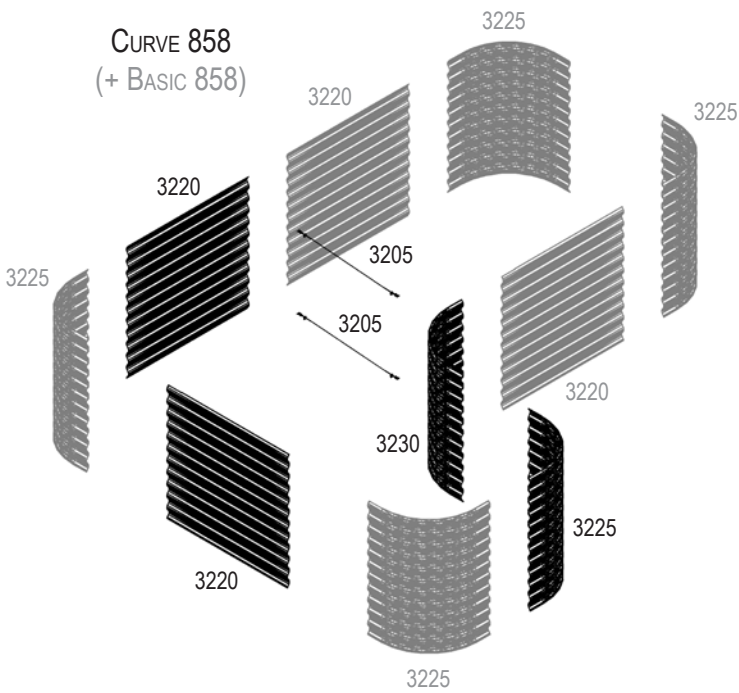

VM0030gb-R

- BASIC 858

- EXTENSION 858

- CURVE 858

- ROUND 858

1

BASIC 858

3225

EXTENSION 858
(+ BASIC 858)

CURVE 858
(+ BASIC 858)

ROUND 858

VM0030gb-R

2

VM0030gb-R

Item No.	Part	Sect. Ref.	Size mm	Quantity 858			
				Basic	Ext.	Curve	Round
3202		2	M5	-	4x	4x	-
3203		2	M5	-	4x	4x	-
3204		2	M3	-	4x	4x	-
3205		1 2	1000	-	2x	2x	-
3220		1 2	900 x 858	2x	2x	2x	-
3225		1 2	459 x 858	4x	-	1x	4x
3230		1 2	459 X 858	-	-	1x	-
3324		2	M5 x 7	150x	50x	100x	100x
3325		2	Ø9.5/5.5	300x	100x	200x	200x
3326		2	M5	150x	50x	100x	100x
7395		2	Ø12/6.5	-	4x	4x	-