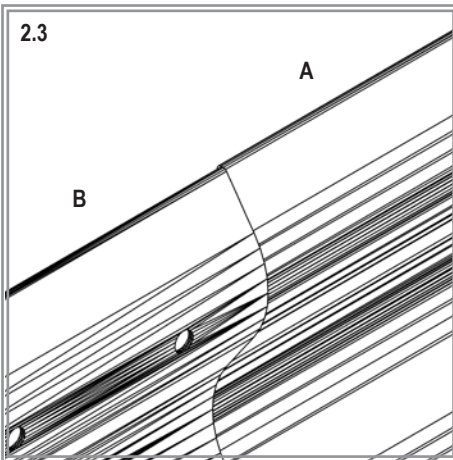

EXTENSION 858
(+ BASIC 858)

CURVE 858
(+ BASIC 858)

ROUND 858

VM0030gb-R

2

VM0030gb-R

Item No.	Part	Sect. Ref.	Size mm	Quantity 858			
				Basic	Ext.	Curve	Round
3202		2	M5	-	4x	4x	-
3203		2	M5	-	4x	4x	-
3204		2	M3	-	4x	4x	-
3205		1 2	1000	-	2x	2x	-
3220		1 2	900 x 858	2x	2x	2x	-
3225		1 2	459 x 858	4x	-	1x	4x
3230		1 2	459 X 858	-	-	1x	-
3324		2	M5 x 7	150x	50x	100x	100x
3325		2	Ø9.5/5.5	300x	100x	200x	200x
3326		2	M5	150x	50x	100x	100x
7395		2	Ø12/6.5	-	4x	4x	-