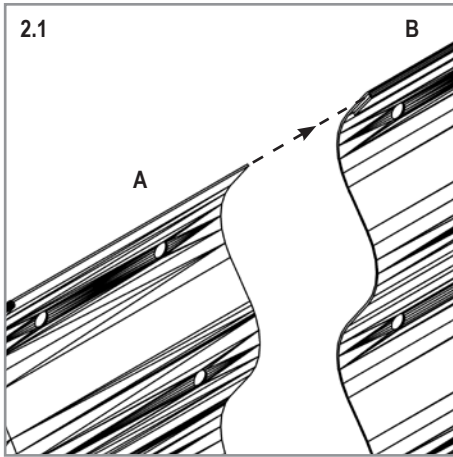

EXTENSION 858
(+ BASIC 858)

CURVE 858
(+ BASIC 858)

ROUND 858

VM0030gb-R

2

VM0030gb-R

Item No.	Part	Sect. Ref.	Size mm	Quantity 858			
				Basic	Ext.	Curve	Round
3202		2	M5	-	4x	4x	-
3203		2	M5	-	4x	4x	-
3204		2	M3	-	4x	4x	-
3205		1 2	1000	-	2x	2x	-
3220		1 2	900 x 858	2x	2x	2x	-
3225		1 2	459 x 858	4x	-	1x	4x
3230		1 2	459 X 858	-	-	1x	-
3324		2	M5 x 7	150x	50x	100x	100x
3325		2	Ø9.5/5.5	300x	100x	200x	200x
3326		2	M5	150x	50x	100x	100x
7395		2	Ø12/6.5	-	4x	4x	-