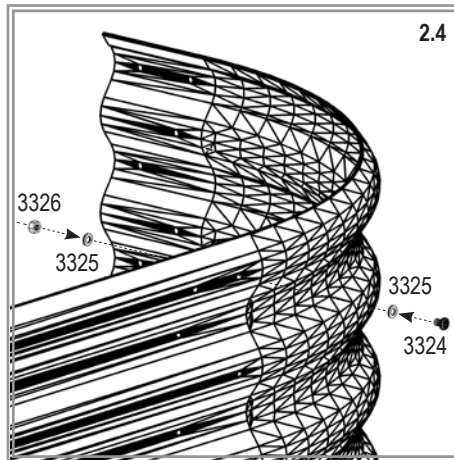

VM0030gb-R

- BASIC 858

- EXTENSION 858

- CURVE 858

- ROUND 858

1

BASIC 858

3225

EXTENSION 858
(+ BASIC 858)

CURVE 858
(+ BASIC 858)

ROUND 858

VM0030gb-R

2

VM0030gb-R

Item No.	Part	Sect. Ref.	Size mm	Quantity 858			
				Basic	Ext.	Curve	Round
3202		2	M5	-	4x	4x	-
3203		2	M5	-	4x	4x	-
3204		2	M3	-	4x	4x	-
3205		1 2	1000	-	2x	2x	-
3220		1 2	900 x 858	2x	2x	2x	-
3225		1 2	459 x 858	4x	-	1x	4x
3230		1 2	459 X 858	-	-	1x	-
3324		2	M5 x 7	150x	50x	100x	100x
3325		2	Ø9.5/5.5	300x	100x	200x	200x
3326		2	M5	150x	50x	100x	100x
7395		2	Ø12/6.5	-	4x	4x	-