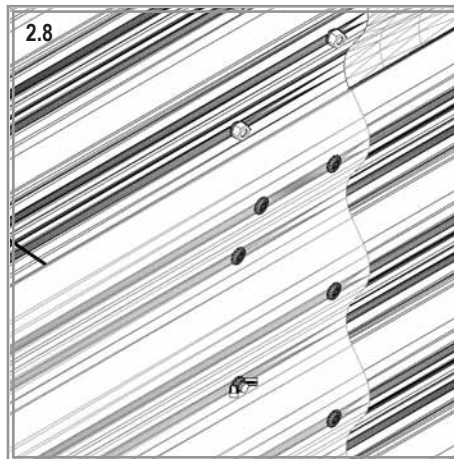

EXTENSION 858
(+ BASIC 858)

CURVE 858
(+ BASIC 858)

ROUND 858

VM0030gb-R

2

VM0030gb-R

Item No.	Part	Sect. Ref.	Size mm	Quantity 858			
				Basic	Ext.	Curve	Round
3202		2	M5	-	4x	4x	-
3203		2	M5	-	4x	4x	-
3204		2	M3	-	4x	4x	-
3205		1 2	1000	-	2x	2x	-
3220		1 2	900 x 858	2x	2x	2x	-
3225		1 2	459 x 858	4x	-	1x	4x
3230		1 2	459 X 858	-	-	1x	-
3324		2	M5 x 7	150x	50x	100x	100x
3325		2	Ø9.5/5.5	300x	100x	200x	200x
3326		2	M5	150x	50x	100x	100x
7395		2	Ø12/6.5	-	4x	4x	-