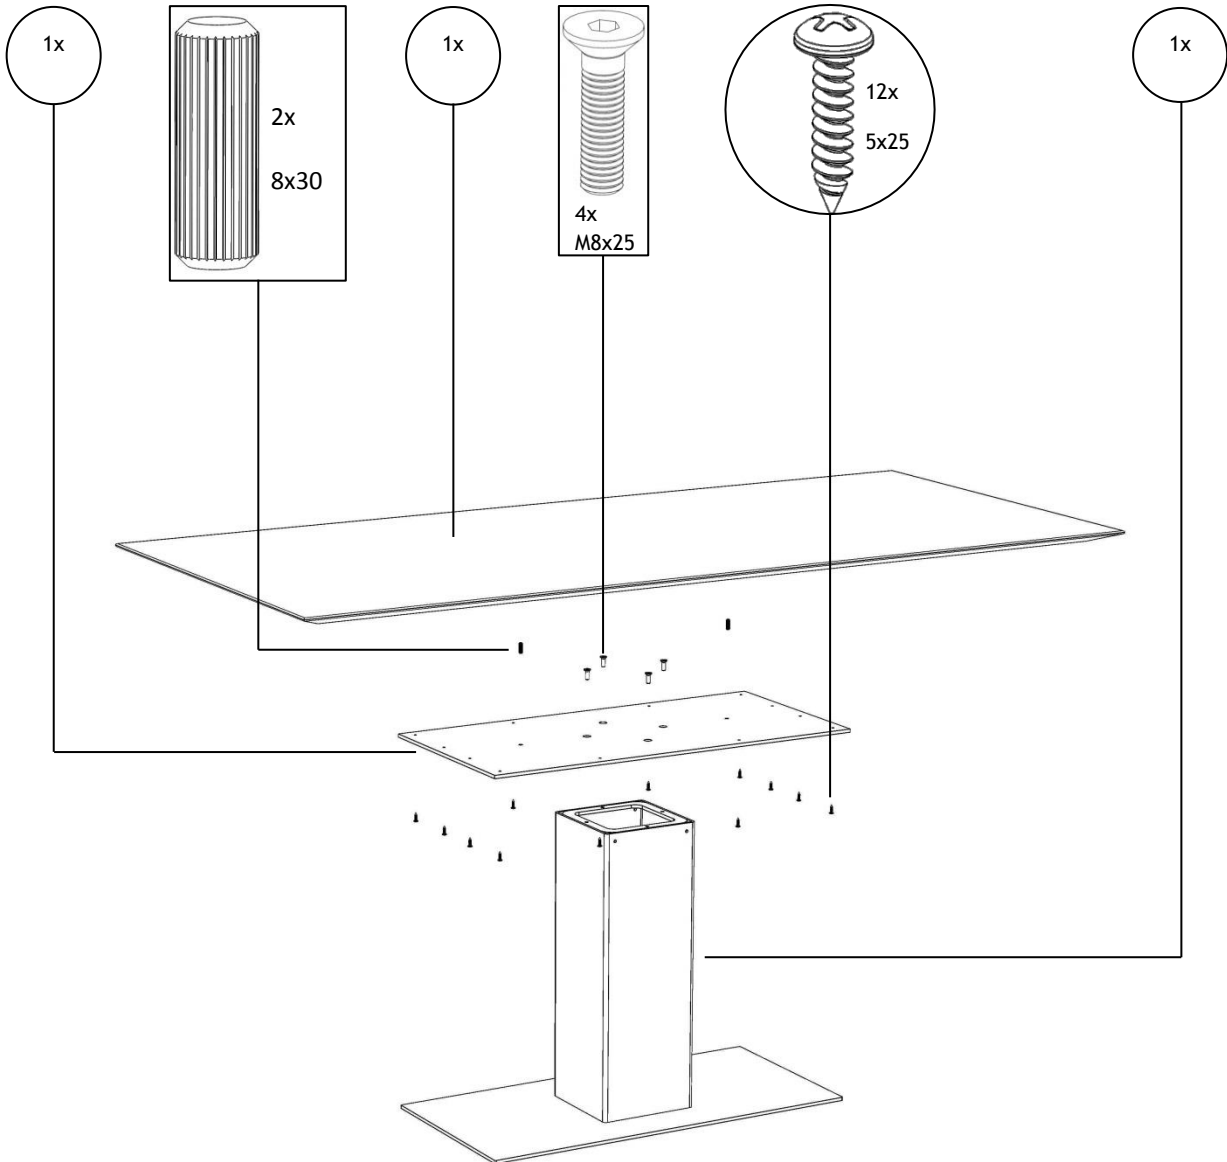

Shelter wood

4

Montage handleiding
Assembly instruction
Montage Gebrauchsanweisung
Montage manuel d'utilisation

	www.bertplantagie.nl
	Not included
	Not included
	6 x Ø35mm
	

Shelter wood
bert plantagie®

1.