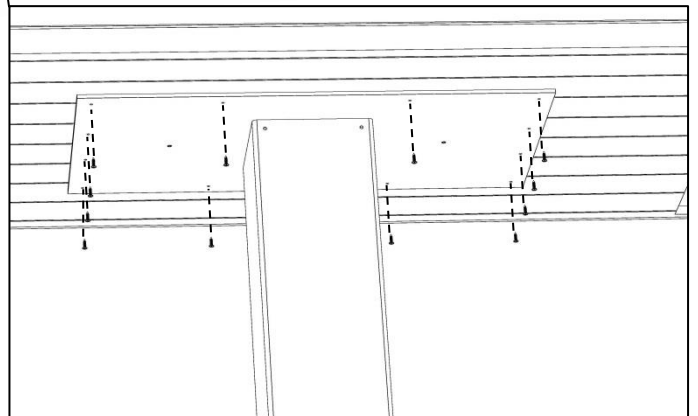

Shelter wood

4

Montage handleiding
Assembly instruction
Montage Gebrauchsanweisung
Montage manuel d'utilisation

	www.bertplantagie.nl
	Not included
	Not included
	6 x Ø35mm
	

Shelter wood
bert plantagie®

1.

2.

3.

4.

2+3

5.

www.bertplantagie.nl

Shelter wood
bert plantagie®