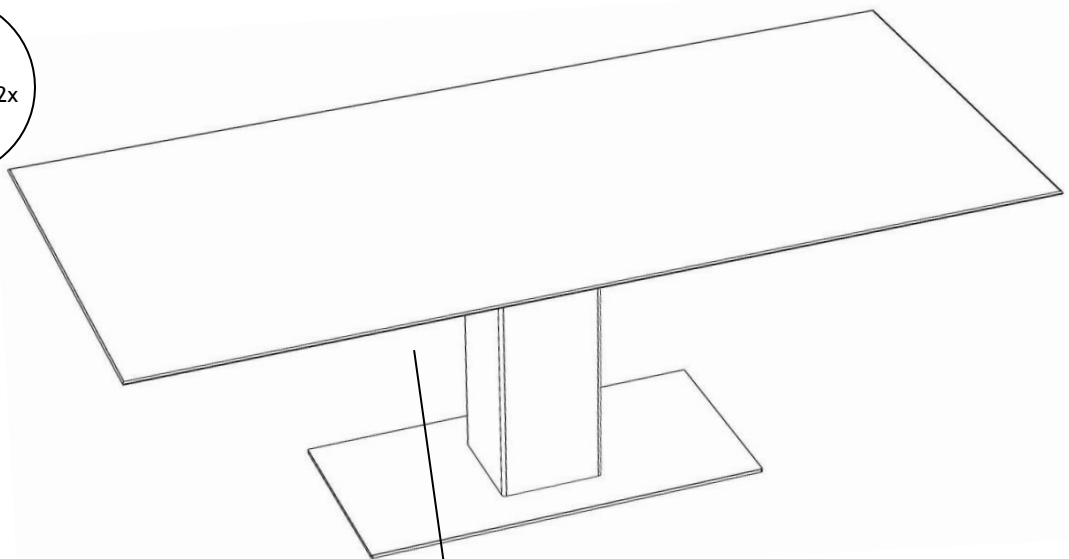

www.bertplantagie.nl

Shelter wood
bert plantagie®