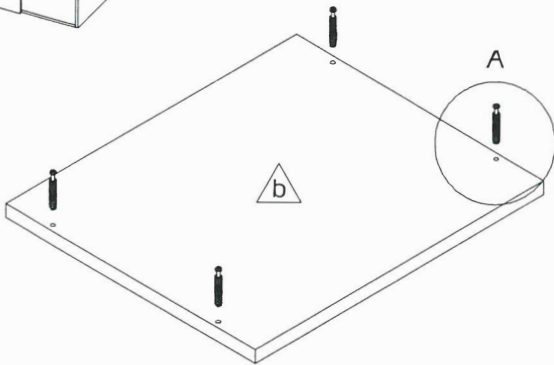

MERLON

A

A+B

Do not drag this product with weight on it.

temahome.
living your dreams

Clean surface with dry cloth

Protected wood species are not used in this product

7200.322/171

<p>36x/24x</p>  <p>0512.042</p>	<p>36x/24x</p>  <p>0512.041</p>	<p>36x/24x</p>  <p>0520.165/171</p>	<p>4x</p>  <p>0992.002</p>
--	--	--	---

A

0512.041

A

0512.042

B

A+B