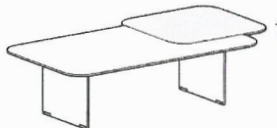

FERRAMENTA / HARDWARE

TIPOLOGIE / TYPES

AIR COFFEE TABLE

AIR ROUND COFFEE TABLE

BLENDIE COFFEE TABLE

MIX

PLEASURE COFFEE TABLE