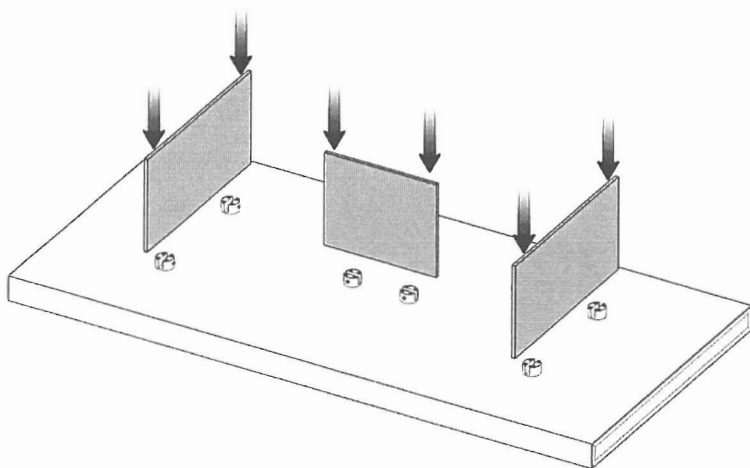

**MIX**

**MIX**

**PLEASURE COFFEE TABLE**

**VETRO**  
*GLASS*

**XGLASS**

**WILDWOOD**

PROCESSO DEDICATO AI TAVOLINI CON TOP WILDWOOD O LACCATO.  
PROCESS DEDICATED TO COFFEE TABLES WITH WILDWOOD OR LACQUERED TOPS..