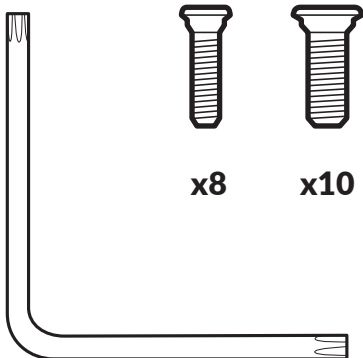

Assembly

Stressless® Bordeaux Round Center Dining table

x1

8

9

SAFETY