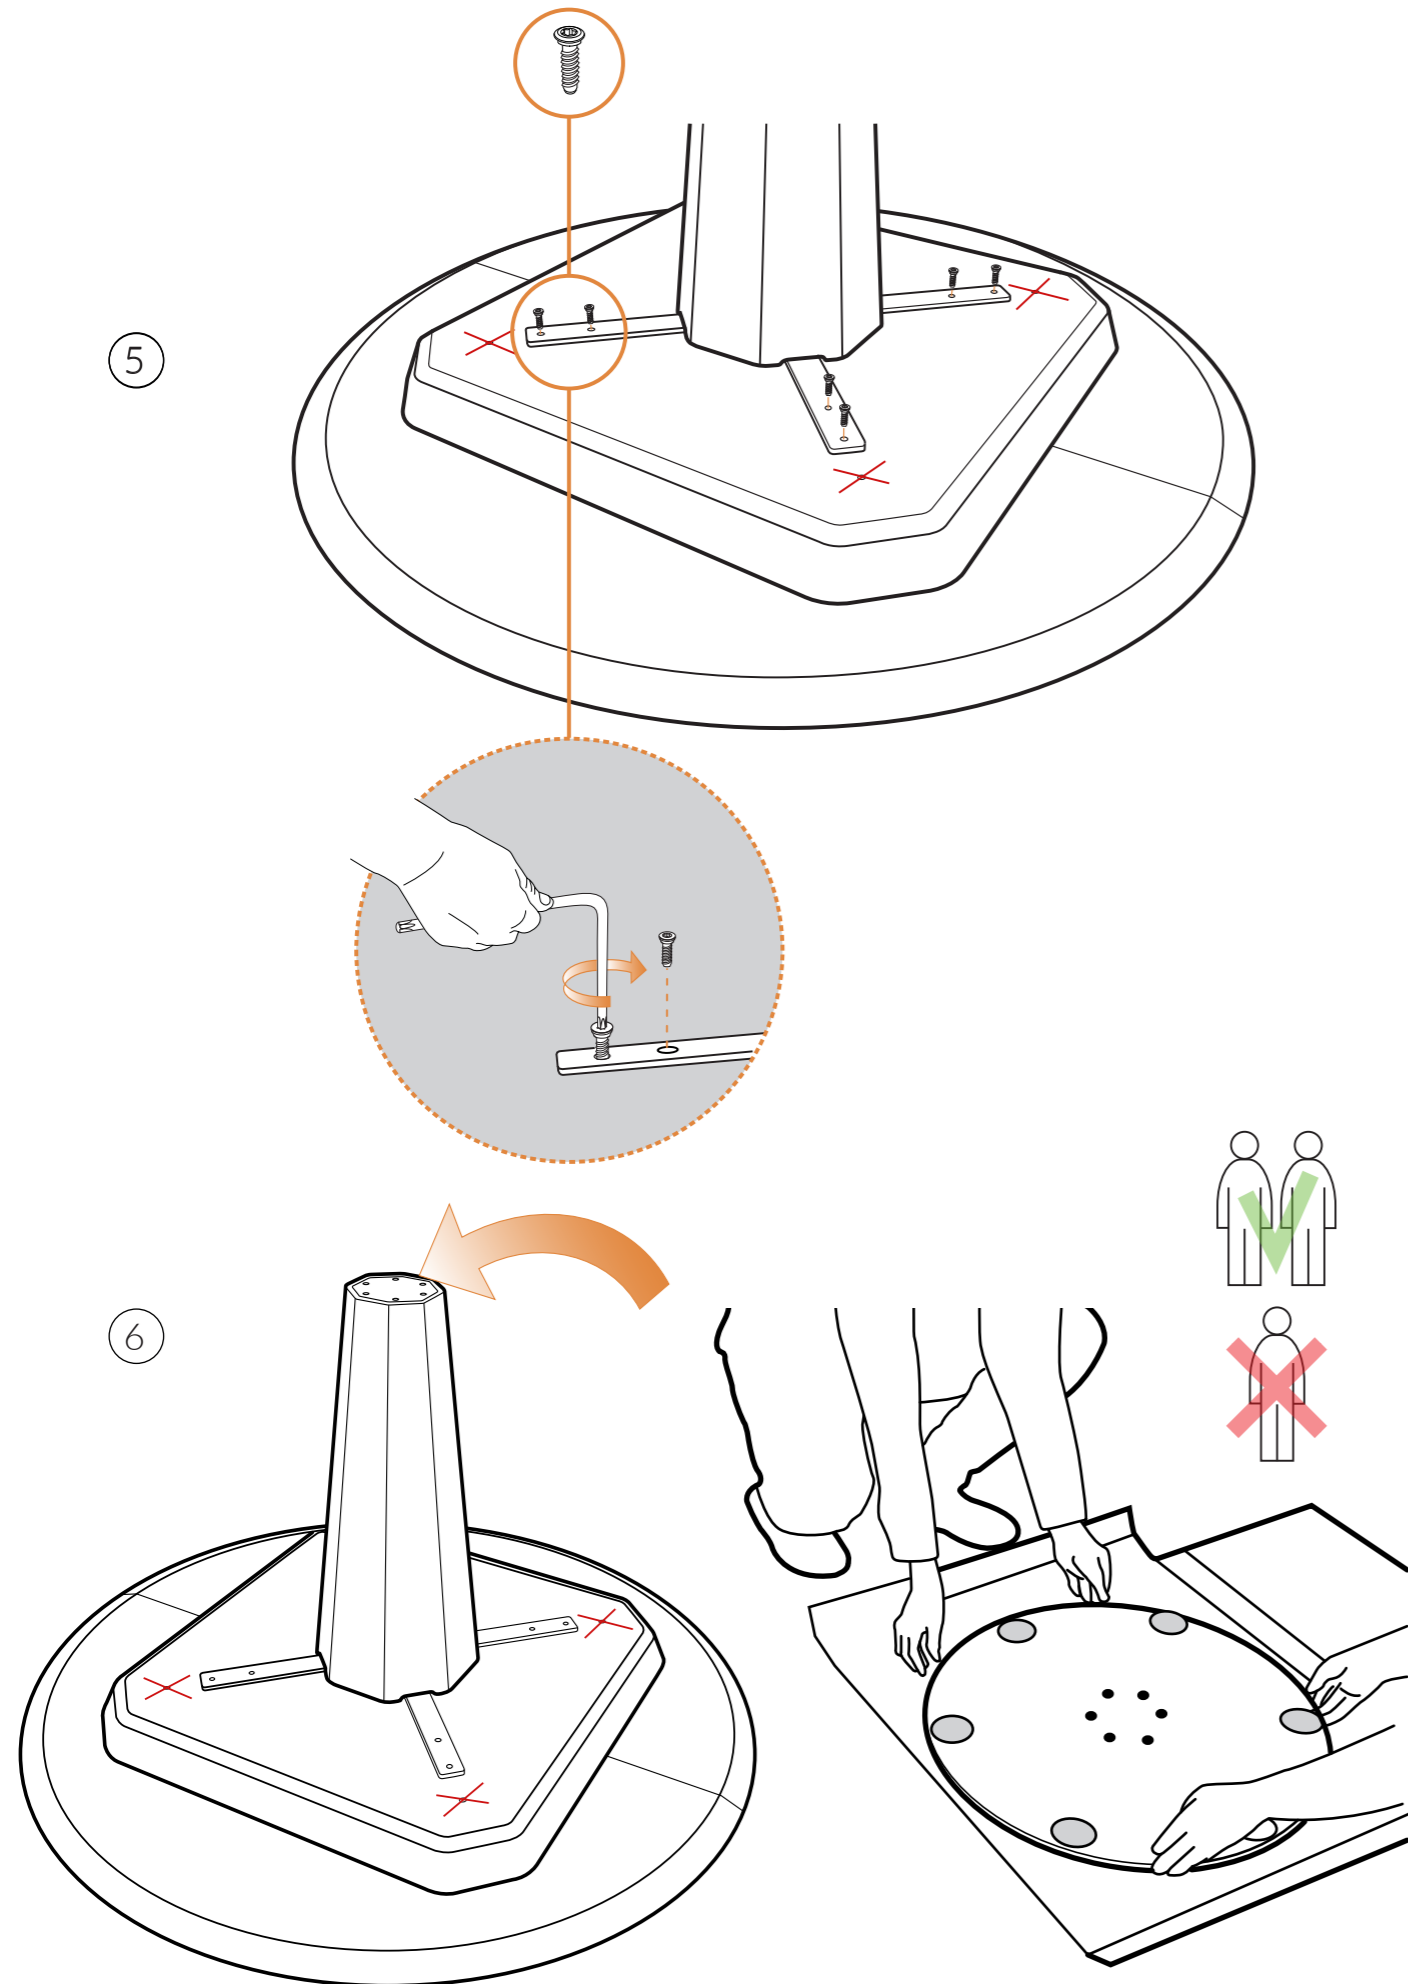

Assembly

Stressless® Bordeaux Round Center Dining table

x1

8

9

SAFETY