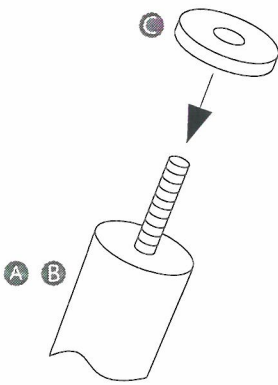

# ASSEMBLY INSTRUCTION

For models:

LIFESTYLE  
FURNITURE  
SINCE 1978

Cleo Wood

Bourbon

Louie

Louisiana

Nordic Plus Arm  
Nordic Plus Arm Quilt

Pearl

A		x2
B		x2
C		x4

1

A B C

2

1 A B

3

4