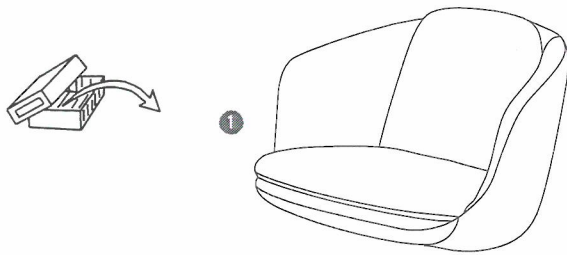

# ASSEMBLY INSTRUCTION

For models:

LIFESTYLE  
FURNITURE  
SINCE 1978

Cleo Wood

Bourbon

Louie

Louisiana

Nordic Plus Arm  
Nordic Plus Arm Quilt

Pearl

A		x2
B		x2
C		x4

1

A B C

2

1 A B

3

4