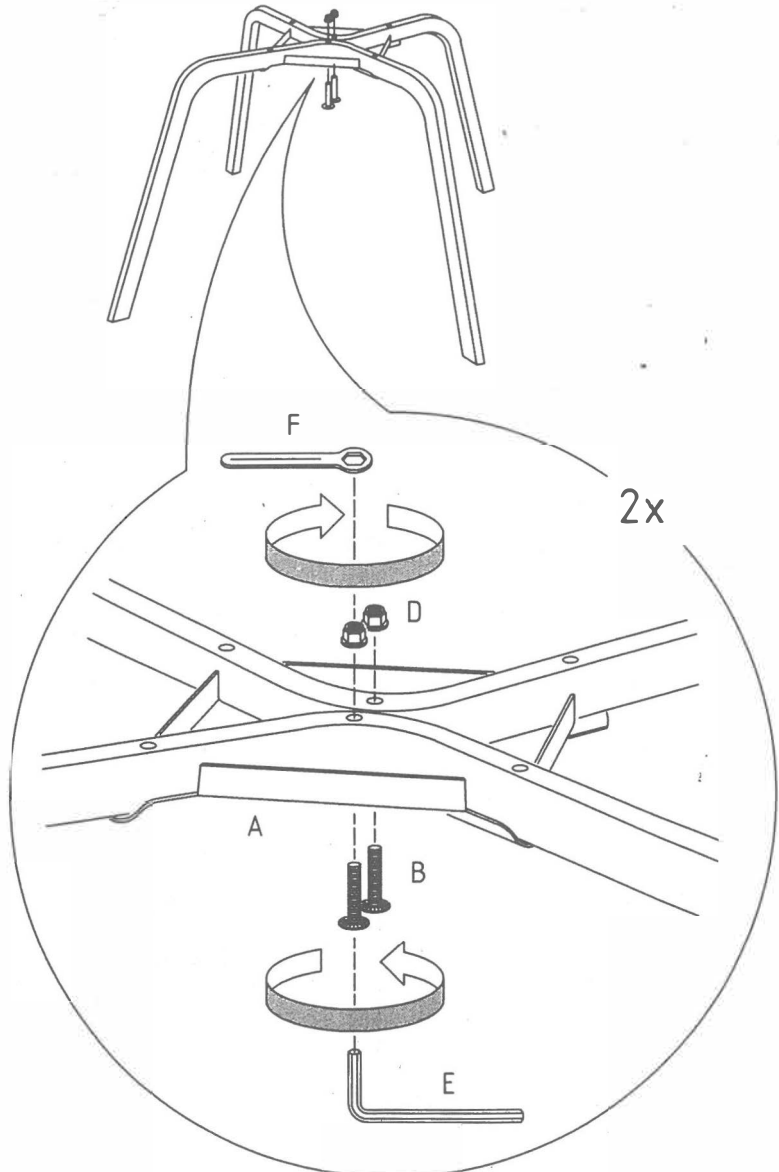

Assembly instruction model "90xx-1S"

Leg DL01 with swivel
90xx-1S-ER-DL01-DL03-WS

Scan QR code to watch movie
on video platform

A x 1

03-001211

B x 2
WKIZ M6x35
05-001887

C x 4
WKIZ M6x40
05-001888

D x 6
M6
05-002042

E x 1
L5

05-002050

F x 1
"10"

05-002043

1

A x 1
03-001211

B x 2
WKIZ M6x35
05-001887

D x 2
M6
05-002042

E x 1
L5
05-002050

F x 1
"10"
05-002043

2

C x 4
WKIZ M6x40
05-001888

3

E x 1
L5
05-002050

F x 1
"10"
05-002043

4

C x 4
WKIZ M6x40
05-001888

D x 4
M6
05-002042

E x 1
L5
05-002050

F x 1
"10"
05-002043