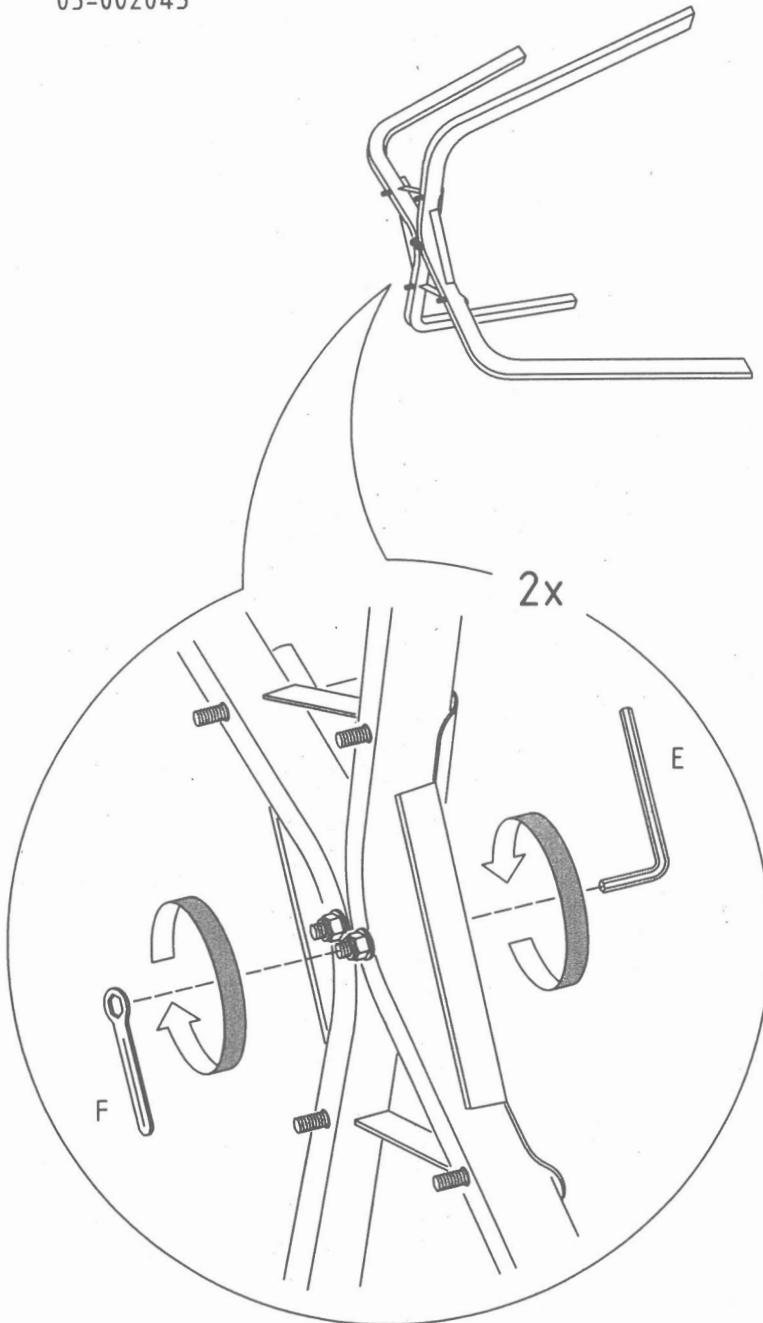

Assembly instruction model "90xx-1S"

Leg DL01 with swivel
90xx-1S-ER-DL01-DL03-WS

Scan QR code to watch movie
on video platform

A x 1

03-001211

B x 2
WKIZ M6x35
05-001887

C x 4
WKIZ M6x40
05-001888

D x 6
M6
05-002042

E x 1
L5

05-002050

F x 1
"10"

05-002043

1

A x 1
03-001211

B x 2
WKIZ M6x35
05-001887

D x 2
M6
05-002042

E x 1
L5
05-002050

F x 1
"10"
05-002043

2

C x 4
WKIZ M6x40
05-001888

3

E x 1
L5
05-002050

F x 1
"10"
05-002043

4

C x 4
WKIZ M6x40
05-001888

D x 4
M6
05-002042

E x 1
L5
05-002050

F x 1
"10"
05-002043