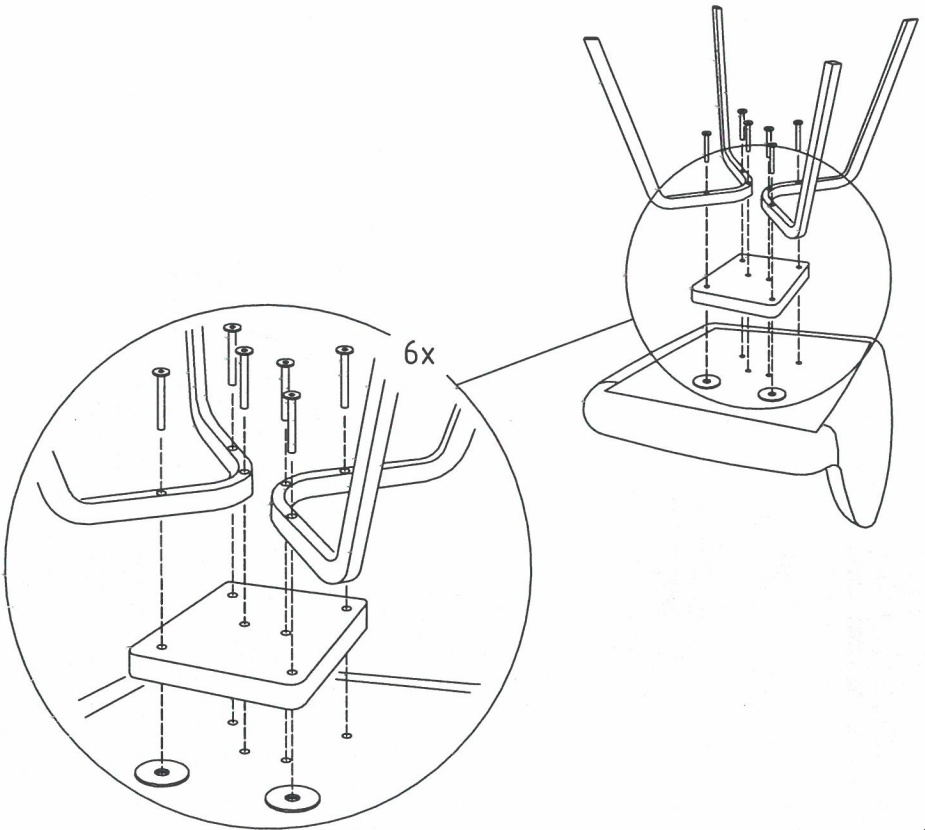

Assembly instruction model "90xx-1S"

Leg DL01 without swivel
90xx-1S-DL01-DL03-WOS

Scan QR code to watch movie
on video platform

A x 1
MDF
20-030430

B x 6
WKIZ M6x65
05-001891

C x 1
L5
05-002050

1

A x 1
MDF
20-030430

B x 6
WKIZ M6x65
05-001891

2

3

C x 1
L5
05-002050