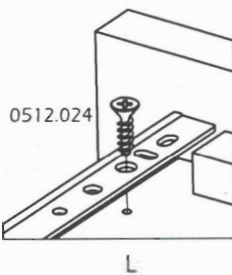

2

3

0520.102

0533.117

0512.019