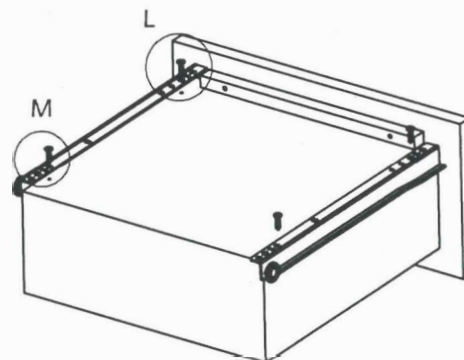

2

3

0520.102

0533.117

0512.019