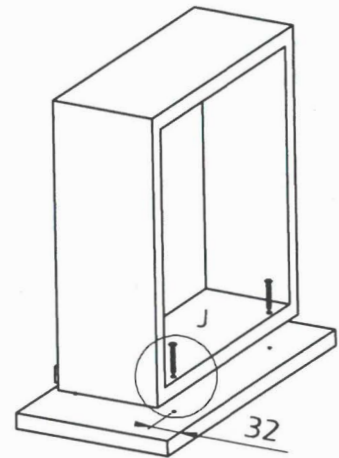

2

3

0520.102

0533.117

0512.019