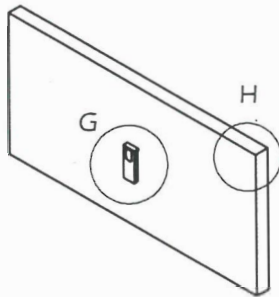

2

3

0520.102

0533.117

0512.019