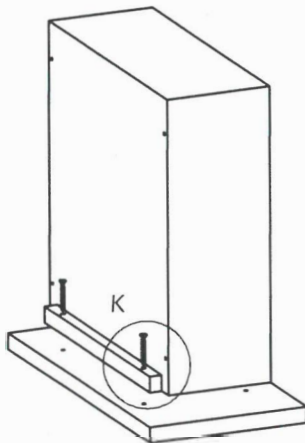

2

3

0520.102

0533.117

0512.019