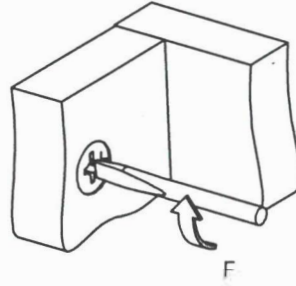

2

3

0520.102

0533.117

0512.019