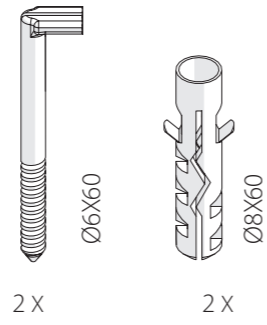

Ena mirror

Quality control | Qualitätskontrolle | Controle de calidad | Control de calidad

WARRANTY CERTIFICATE

This product comes with a two-year limited warranty. To be able to claim this limited warranty you need to follow the specific care instructions that was provided with the product.

GAZZDA

Ena mirror

Manual | Anleitung | Le manuel | Instrucciones de montaje

1 X

2 X

2 X

Additional tools needed | Zusätzliche Werkzeuge benötigt | Les outils supplémentaires qui sont nécessaires | Herramientas adicionales

1

480

Ø10

730

Ø10

576

Ø10

680

Ø10