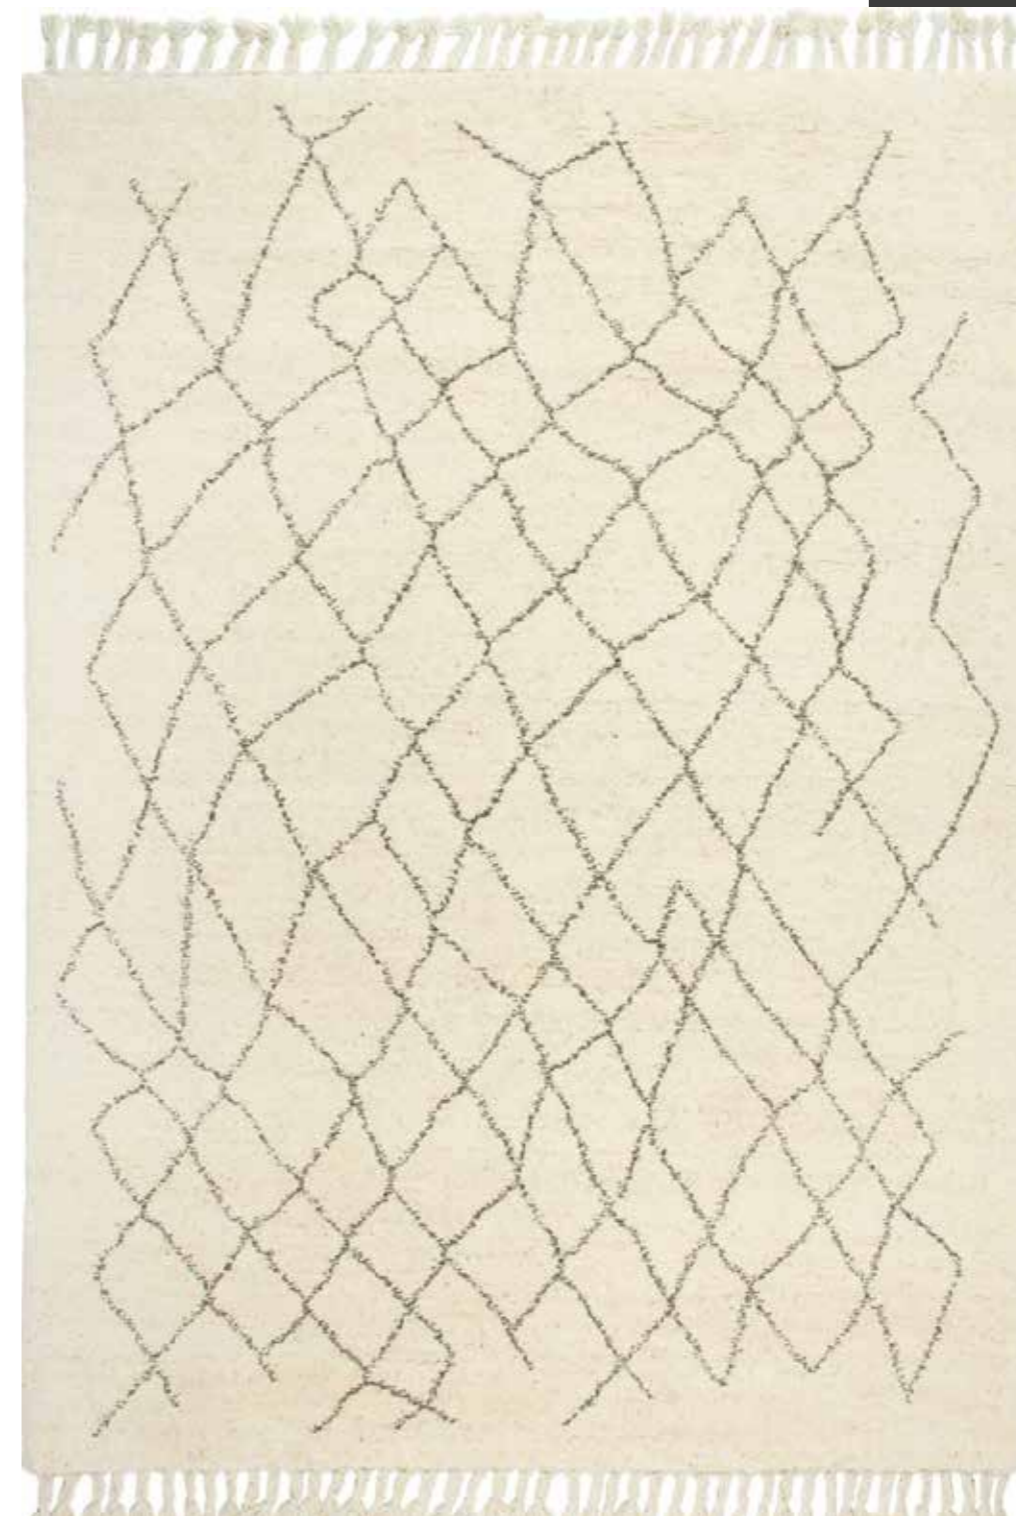

▲ Nouara 50/630

Beni Ourain