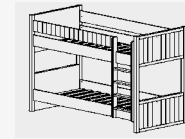

Slat bases included
Ladder left or right

ROSB9014
W 2.100 mm - H 1.740 mm - D 970 mm