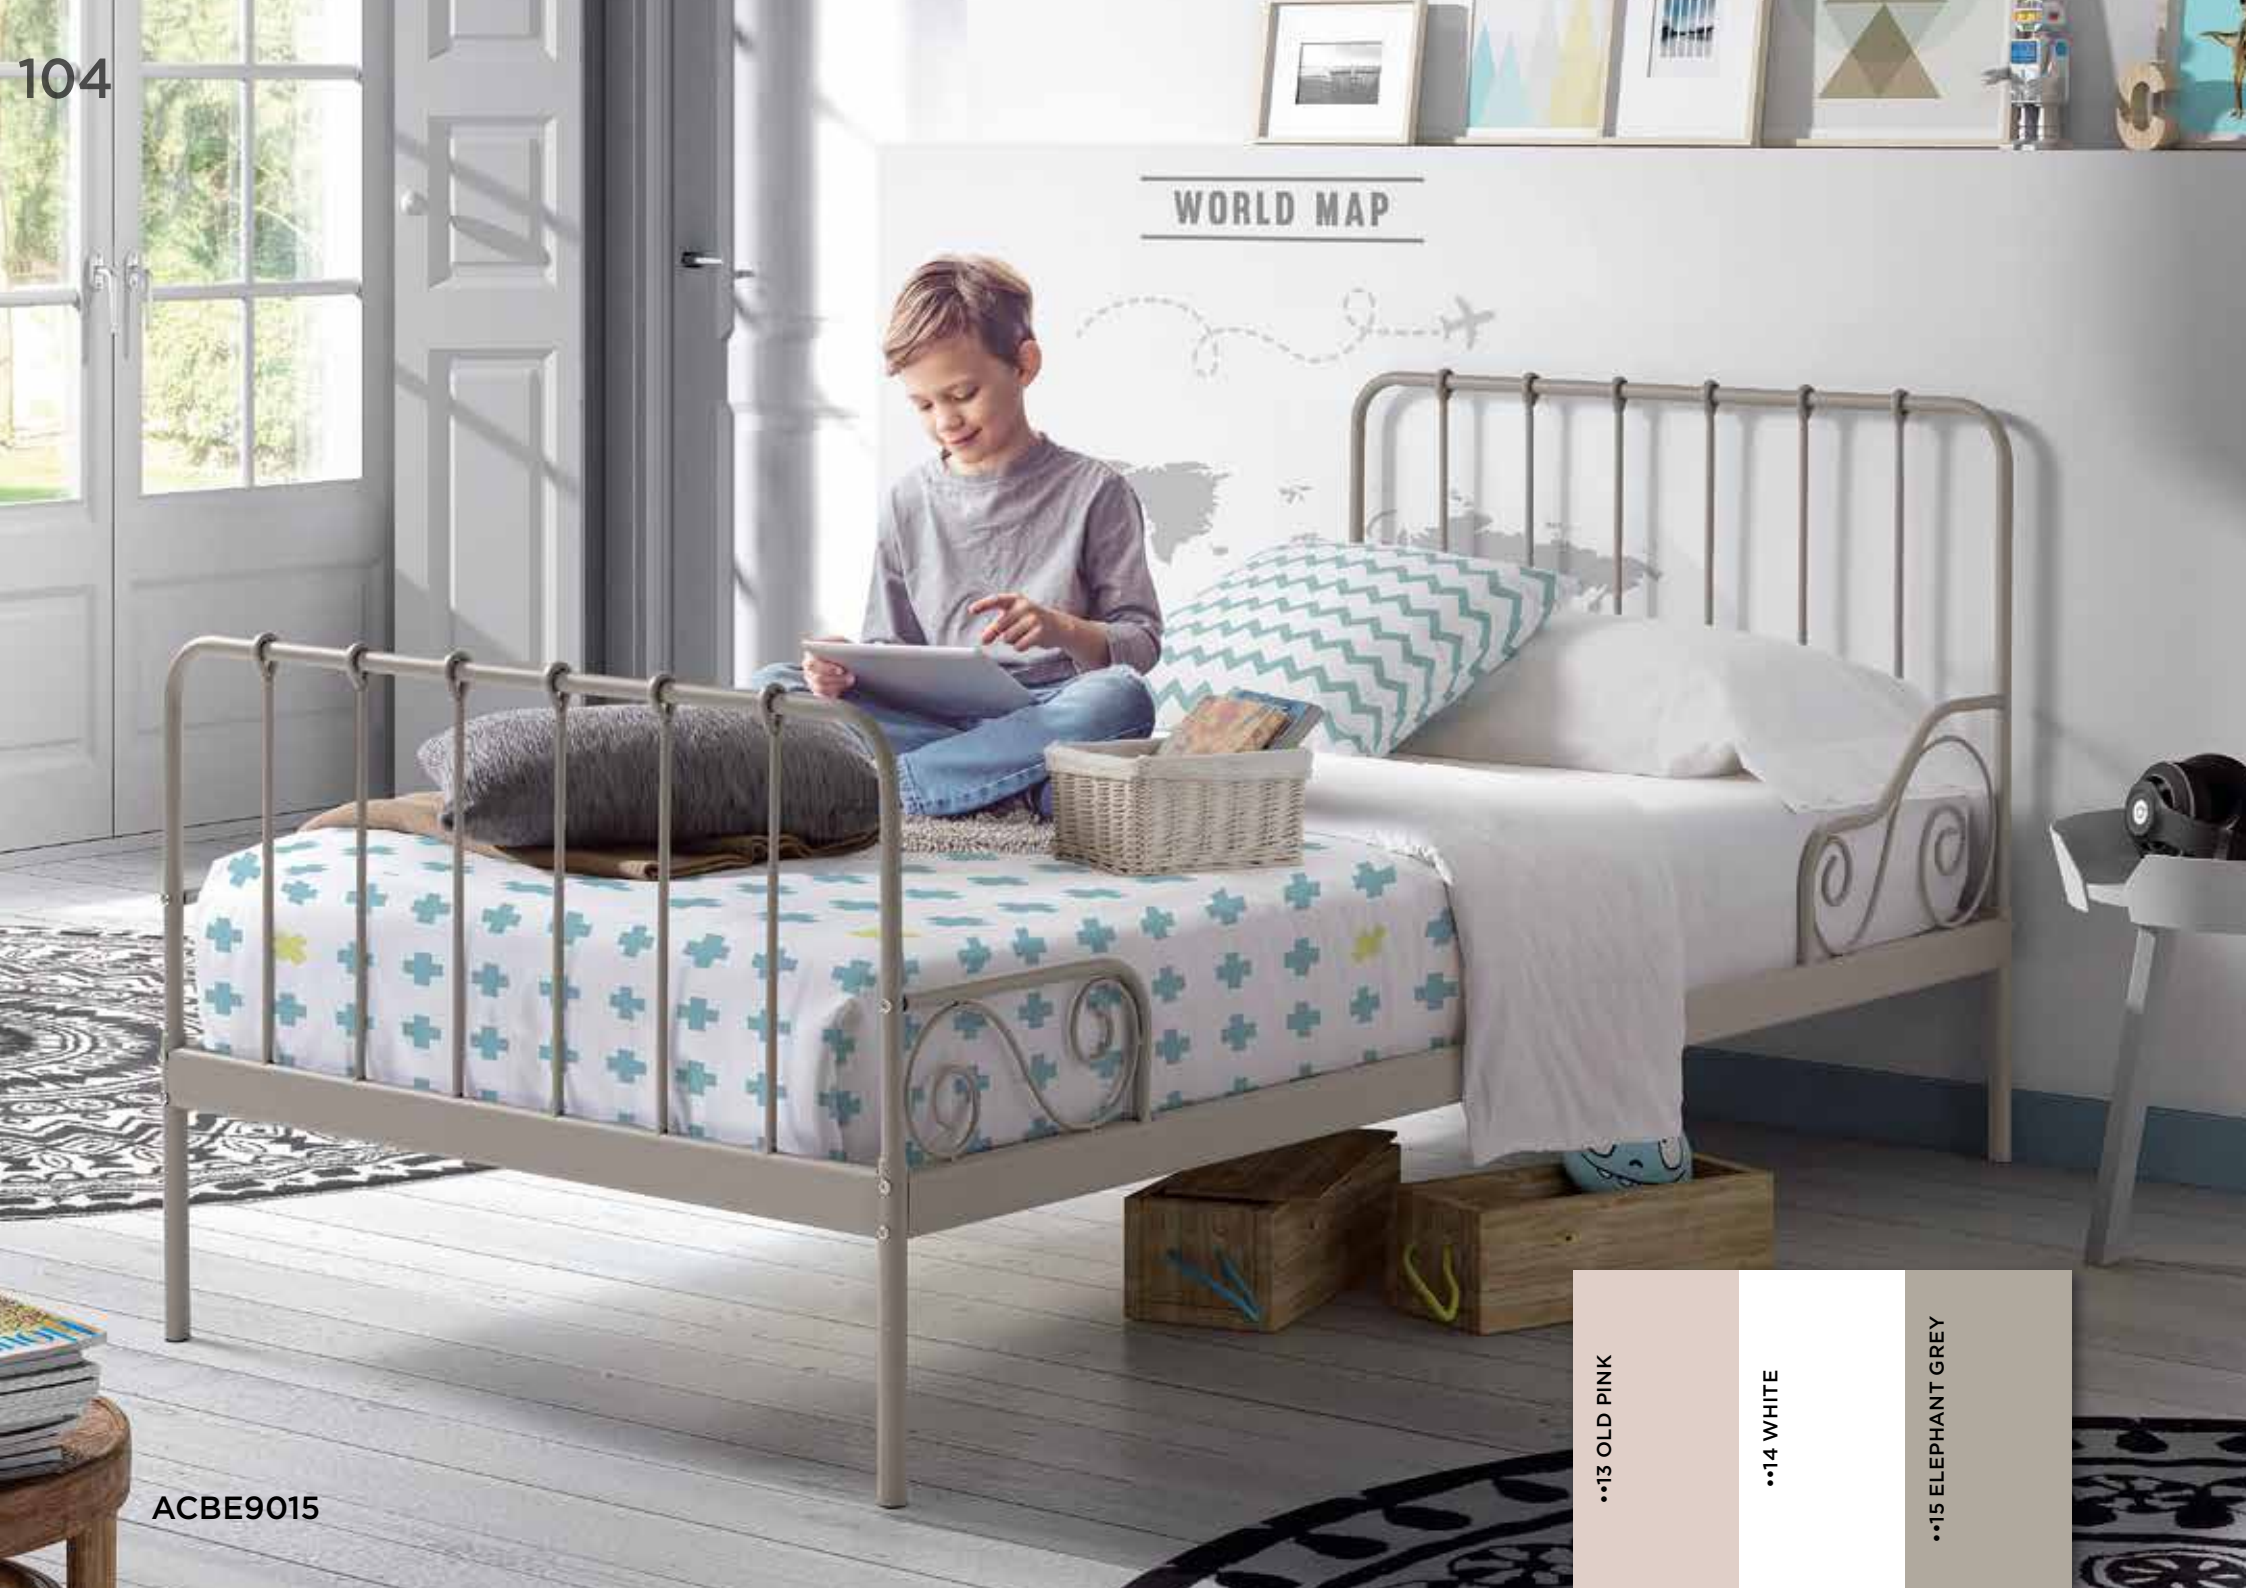

# • Oscar •

••14 WHITE

OSBE9018 - SINGLE BED • W 2.060 mm - H 625 mm - D 990 mm

• Alice •

**ACKB9018**

W 2.050 mm - H 895 mm - D 945 mm - SLAT BASE INCLUDED

ACKB9014

ACBE9015