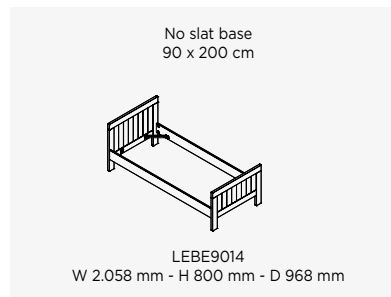

No slat base  
90x 200 mm

AMHB9014  
W 2.113 mm - H 1.873 mm - D 960 mm

AMTXHB  
TEXTILE

Interior

AMKL1214  
W 1.100 mm - H 1.905 mm - D 570 mm

Interior

AMKL1314  
W 1.590 mm - H 1.905 mm - D 570 mm

LENA1214

LEBE9014 + LERB9014

LEKL1214

LEBU1514

LEBI9014

LENA1214

LEBE9014

LEKL1314

LEKO2314

LESB9014 • Assembly of ladder can be left or right - Slat bases included

LEBH1014

**ROKB9014** • Upperbed, no slat base - Drawerbed, slat base included

**LALP1014**

**60 ROBIN** LACQUERED MDF + SOLID PINE - SLAT BASES INCLUDED