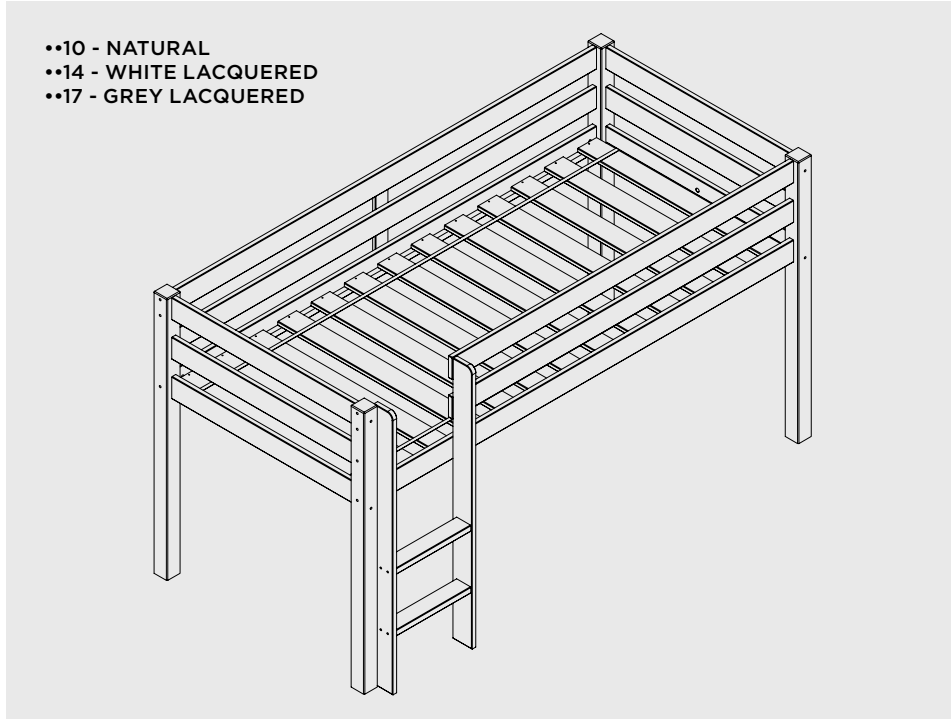

116 PINO MID SLEEPER 90 X 200 CM - SOLID SCANDINAVIAN PINE - SLAT BASE INCLUDED

- ••10 - NATURAL
- ••14 - WHITE LACQUERED
- ••17 - GREY LACQUERED