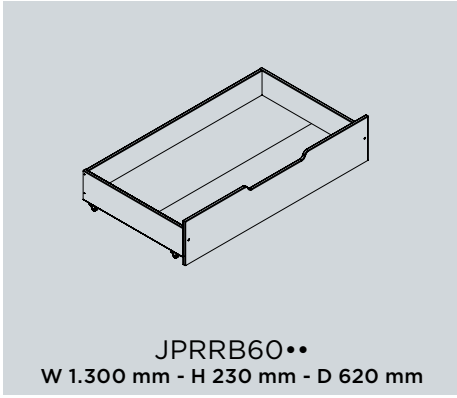

146 JUMPER JUNIOR BED SCANDINAVIAN PINE

••17 - GREY ••14 - WHITE