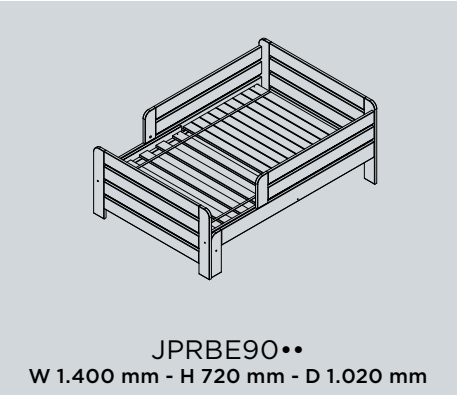

146 JUMPER JUNIOR BED SCANDINAVIAN PINE

••17 - GREY ••14 - WHITE