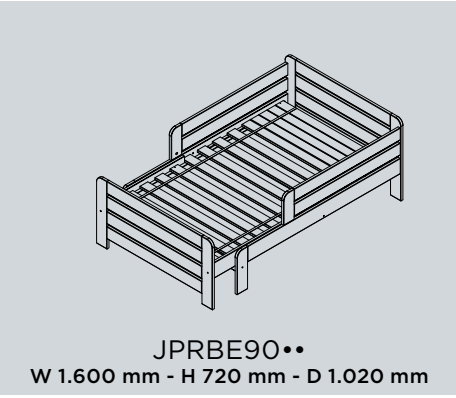

146 JUMPER JUNIOR BED SCANDINAVIAN PINE

••17 - GREY ••14 - WHITE