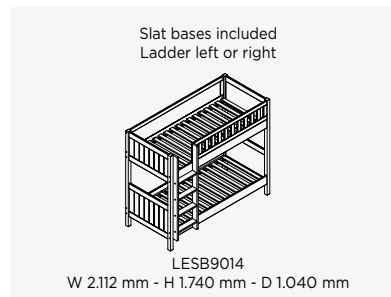

No slat base  
90x 200 mm

AMHB9014  
W 2.113 mm - H 1.873 mm - D 960 mm

AMTXHB  
TEXTILE

Interior

AMKL1214  
W 1.100 mm - H 1.905 mm - D 570 mm

Interior

AMKL1314  
W 1.590 mm - H 1.905 mm - D 570 mm

LENA1214

LESB9014 • Assembly of ladder can be left or right - Slat bases included

LEBH1014

**ROKB9014** • Upperbed, no slat base - Drawerbed, slat base included

**LALP1014**

**60 ROBIN** LACQUERED MDF + SOLID PINE - SLAT BASES INCLUDED