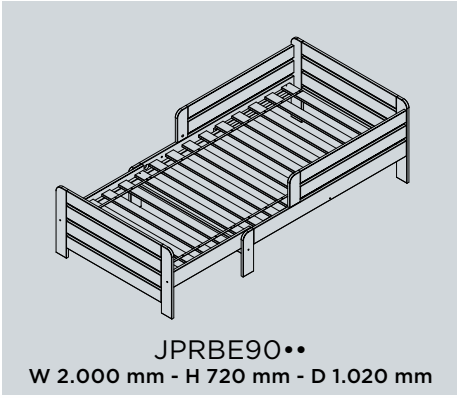

146 JUMPER JUNIOR BED SCANDINAVIAN PINE

••17 - GREY ••14 - WHITE