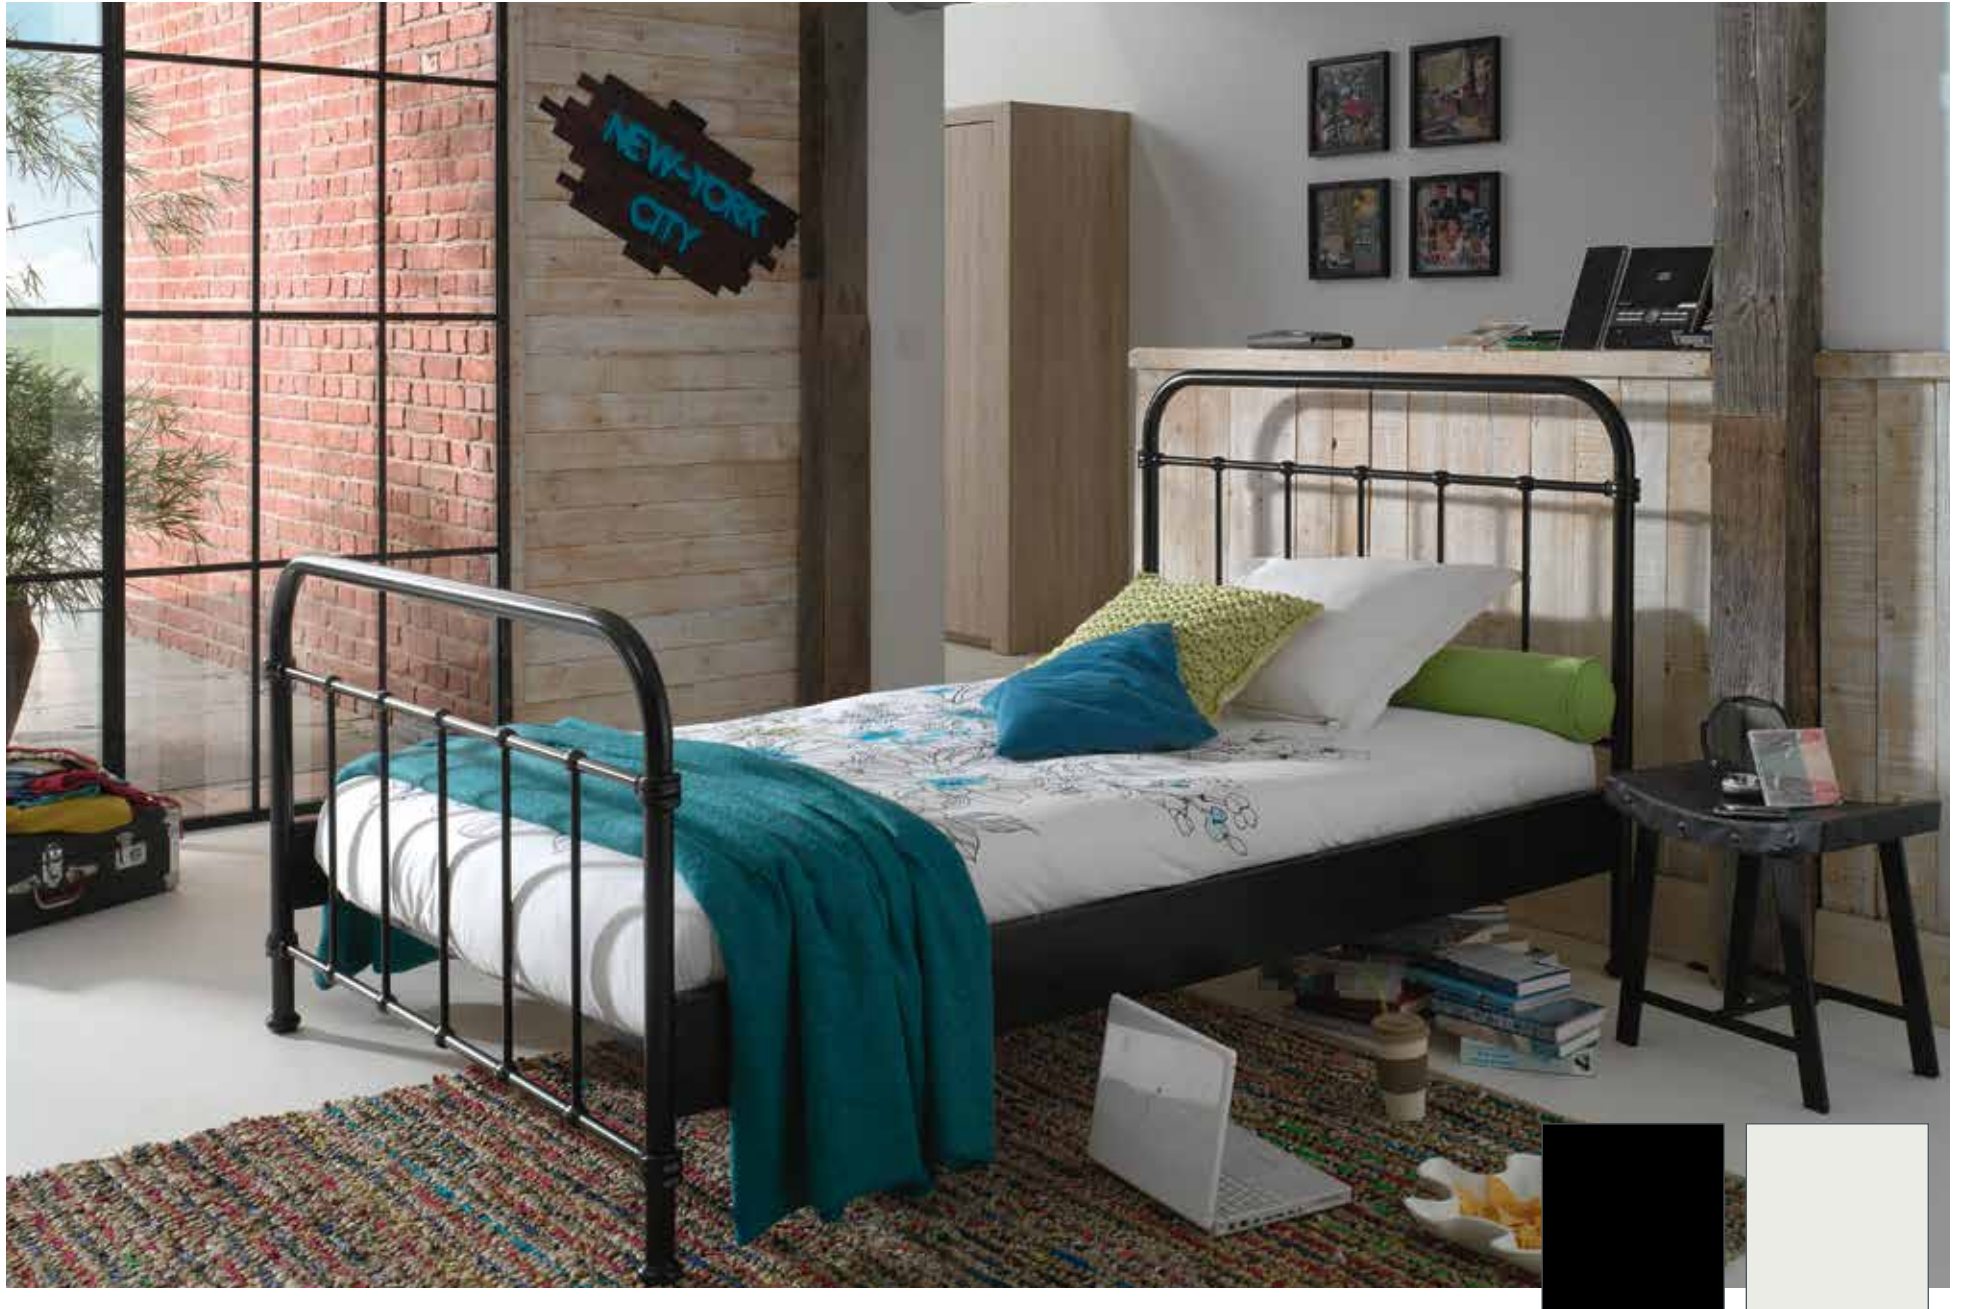

••18 - BLACK

••21 - YELLOW

••94 - TURQUOISE

••20 - RED

••14 - WHITE

NYBE9018 • W 2.060 mm - H 1.110 mm - D 980 mm

114 **NEW YORK** 120 X 200 CM - METAL - SLAT BASE INCLUDED

**NYBE1218** • W 2.060 mm - H 1.110 mm - D 1.285 mm