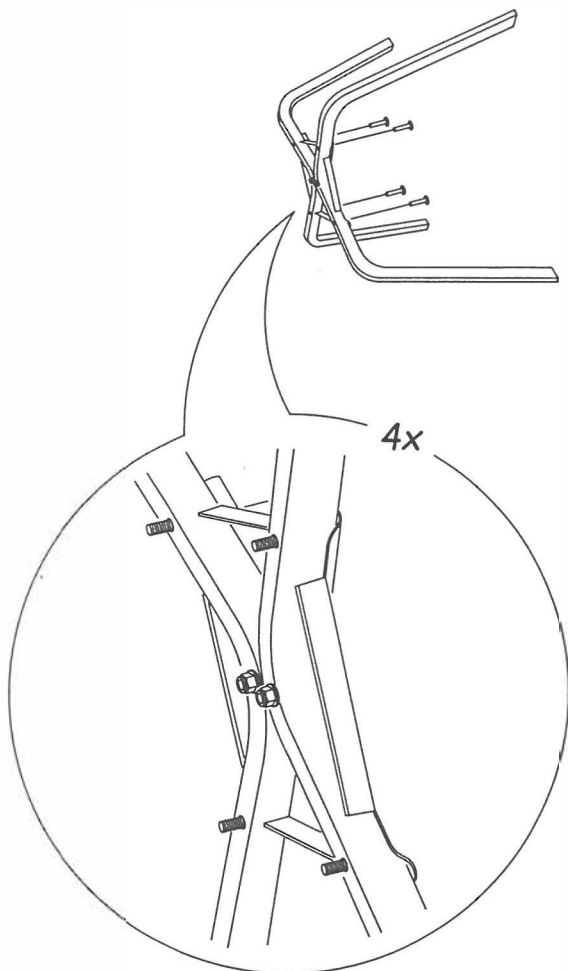

Assembly instruction model "90xx-1S-ER"
Leg DL01/03 with swivel
90xx-1S/ER-DL01/03-WS

Scan QR code to watch movie
on video platform

A x 1

03-001631

B x 2

WKIZ M6x35
05-001887

C x 4

WKIZ M6x40
05-001888

B x 2
WKIZ M6x35
05-001887

D x 2
M6
05-002042

E x 1
L5
05-002050

F x 1
"10"
05-002043

2

C x 4
WKIZ M6x40
05-001888

3

E x 1
L5
05-002050

F x 1
"10"
05-002043

4

C x 4
WKIZ M6x40
05-001888

D x 4
M6
05-002042

E x 1
L5
05-002050

F x 1
"10"
05-002043