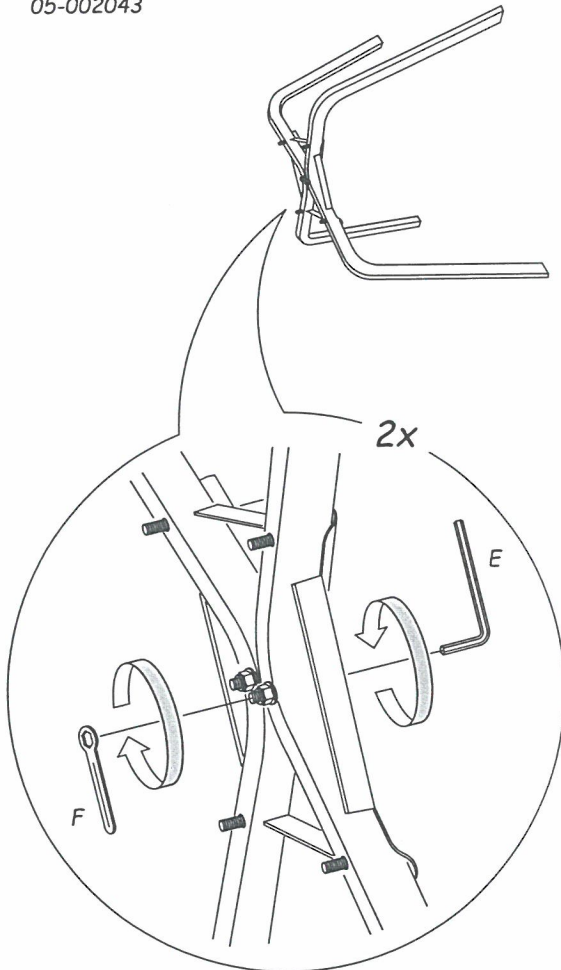

Assembly instruction model "90xx-1S-ER"
Leg DL01/03 with swivel
90xx-1S/ER-DL01/03-WS

Scan QR code to watch movie
on video platform

A x 1

03-001631

B x 2

WKIZ M6x35
05-001887

C x 4

WKIZ M6x40
05-001888

D x 6
M6

05-002042

E x 1
L5

05-002050

F x 1
"10"

05-002043

1

A x 1
03-001631

B x 2
WKIZ M6x35
05-001887

D x 2
M6
05-002042

E x 1
L5
05-002050

F x 1
"10"
05-002043

2

C x 4
WKIZ M6x40
05-001888

3

E x 1
L5
05-002050

F x 1
"10"
05-002043

4

C x 4
WKIZ M6x40
05-001888

D x 4
M6
05-002042

E x 1
L5
05-002050

F x 1
"10"
05-002043