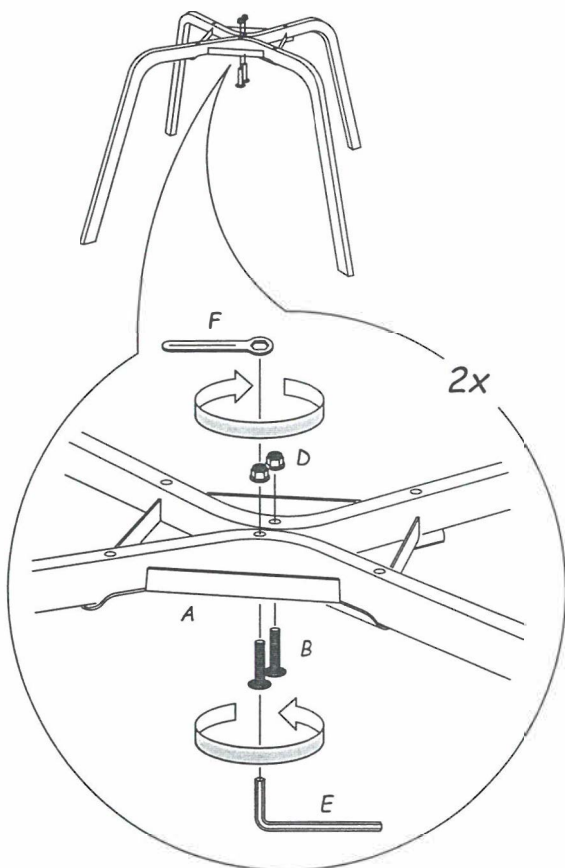

Assembly instruction model "90xx-1S-ER"
Leg DL01/03 with swivel
90xx-1S/ER-DL01/03-WS

Scan QR code to watch movie
on video platform

A x 1

03-001631

B x 2

WKIZ M6x35
05-001887

C x 4

WKIZ M6x40
05-001888

B x 2
WKIZ M6x35
05-001887

D x 2
M6
05-002042

E x 1
L5
05-002050

F x 1
"10"
05-002043

2

C x 4
WKIZ M6x40
05-001888

3

E x 1
L5
05-002050

F x 1
"10"
05-002043

4

C x 4
WKIZ M6x40
05-001888

D x 4
M6
05-002042

E x 1
L5
05-002050

F x 1
"10"
05-002043