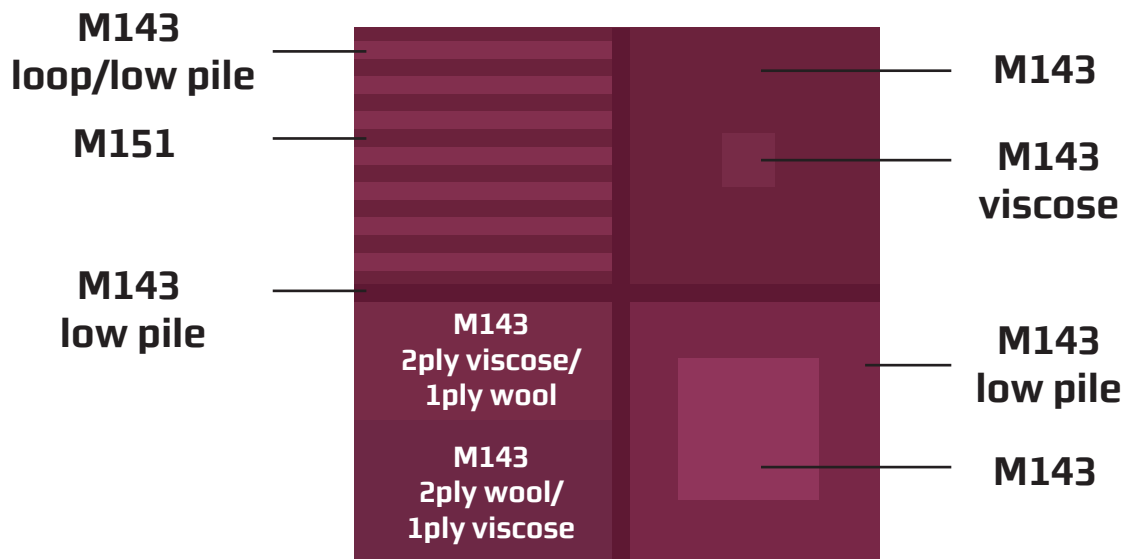

**Makalu Handtuft Quality like CENTURY  
technique sample 40x40 cm PFISTER**

**please carve all elements**

**MAKALU HANDTUFT QUALITY LIKE CENTURY**

**Makalu Handtuft Quality like DOMUS  
technique sample 40x40 cm Pfister**

**please carve all elements**

**MAKALU HANDTUFT QUALITY LIKE DOMUS**

**Makalu Handtuft Quality like EDITION  
technique sample 40x40 cm Pfister**

**please carve all elements except the gradient**

**MAKALU HANDTUFT QUALITY LIKE EDITION**

**Makalu Handtuft Quality like Millenium  
technique sample 40x40 cm Pfister**

**please carve all elements**

**MAKALU HANDTUFT QUALITY LIKE MILLENIUM**