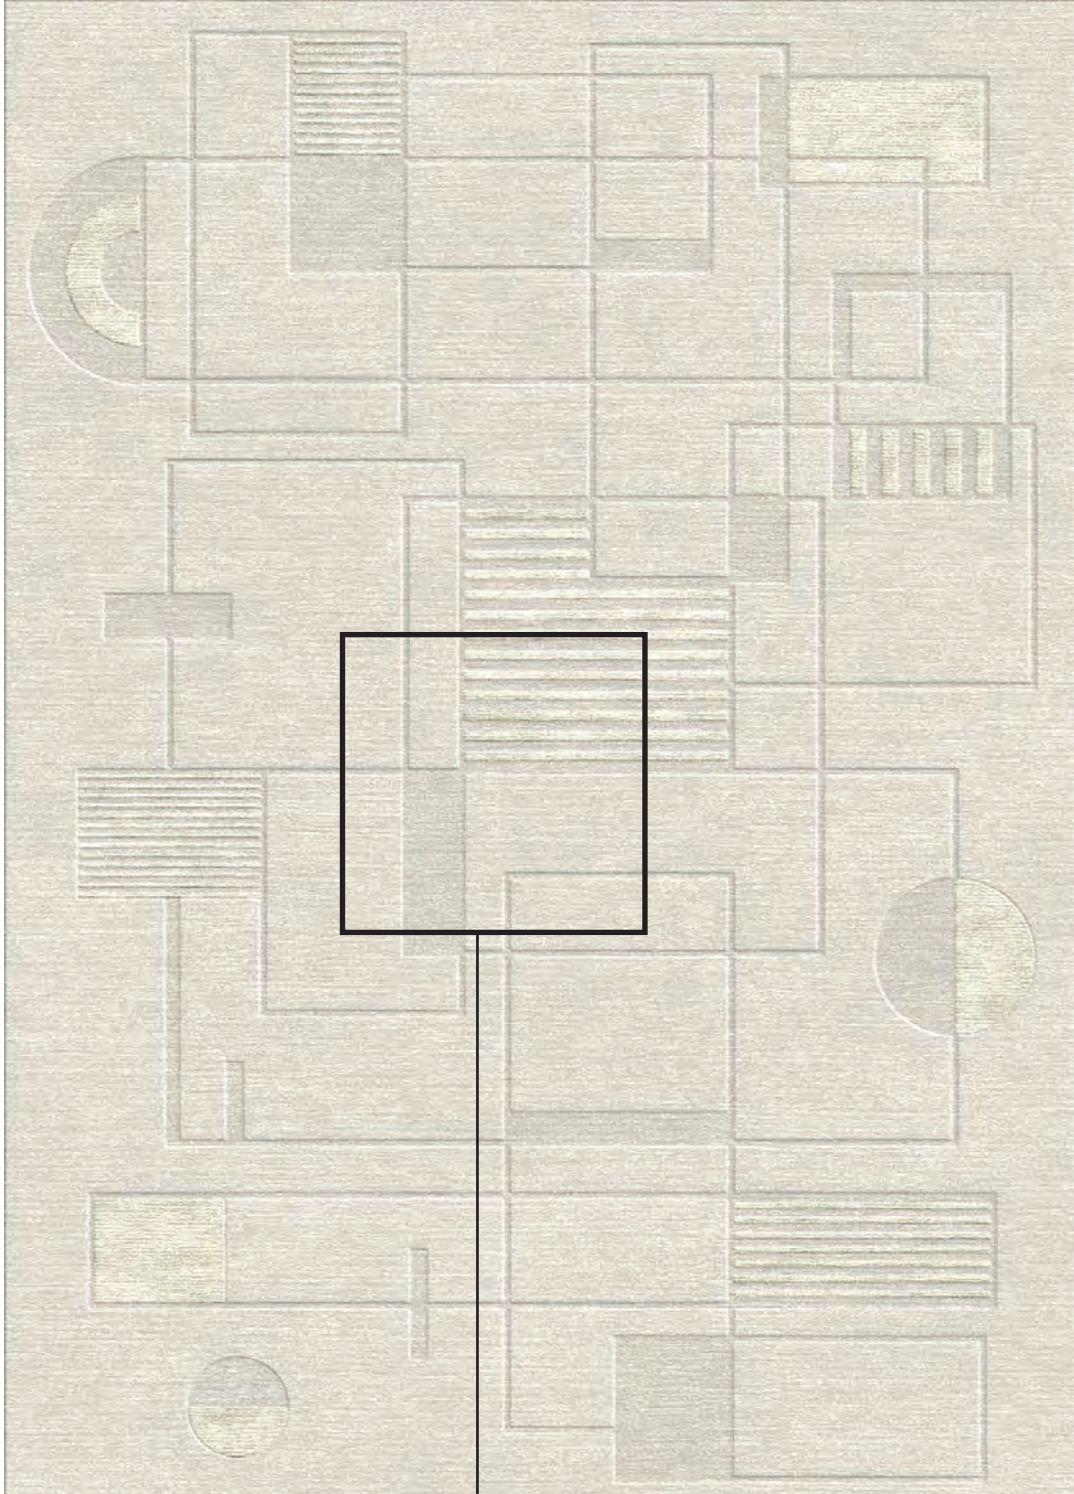

MAKALU HANDTUFT QUALITY LIKE CENTURY
EMH 286 M182 VEG CV 160 x 230 cm

Musterausschnitt

MAKALU HANDTUFT QUALITY LIKE CENTURY

1	2	3
M182 VEG 2ply wool 1ply viscose	M182 VEG low pile	M182 VEG 2ply viscose 1ply wool

Dieser Entwurf stellt eine Annäherung Ihres Wunschteppichs dar und soll Ihnen bei Ihrer Entscheidungsfindung helfen. Aus technischen Gründen sind Farbabweichungen möglich. Als Referenz dienen immer die Woll Pom Poms unseres Farbkoffers (Farben M001 - M300) oder der Farbmusterteppich unseres Ergänzungsfarbmusters M301 - M325. Bitte überprüfen Sie die Farben anhand dieser Referenzen.