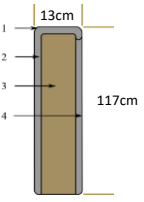

Fabric description	Composition
Jersey Saturnus	100% Polyester
3D fabric NET R840 natural white	100% Polyester
Jersey Antislip (IAB-2375)	100% Polyester
Aragon 03 beige	100% Polyester
Aragon 70	100% Polyester

Packing - coll - volumn:	C1 (Box)	C2 (Bed)	C3 (Mattress + M.Cover - roll)			C4 (Topmattress)	C5 (Headboard + 2MG)
			H2	H3	H4		
120x200	121x201x24 0,58m3 / 39,2kg	121x201x19 0,46m3 / 44,9kg	131x16,5x16,5x3,14 0,11m3 / 17,8kg	131x16,5x16,5x3,14 0,11m3 / 18,8kg	131x16,5x16,5x3,14 0,11m3 / 19,8kg	121x67,7x19 0,16m3 / 5,9kg	125x125x14 0,22m3 / 17,6kg
Total coll numbers:							Total volumn:
							1,53
140x200	71x201x24 0,34m3 / 24,5kg	71x201x19 0,27m3 / 26,2kg	81x16,5x16,5x3,14 0,07m3 / 11,3kg	81x16,5x16,5x3,14 0,07m3 / 11,9kg	81x16,5x16,5x3,14 0,07m3 / 12,8kg	141x67,7x19 0,18m3 / 6,9kg	145x125x14 0,25m3 / 20,1kg
Total coll numbers:							Total volumn:
							1,79
160x200	81x201x24 0,39m3 / 26,4kg	81x201x19 0,31m3 / 30,2kg	91x16,5x16,5x3,14 0,08m3 / 12,9kg	91x16,5x16,5x3,14 0,08m3 / 13,6kg	91x16,5x16,5x3,14 0,08m3 / 14,7kg	161x67,7x19 0,21m3 / 7,8kg	165x125x14 0,29m3 / 21,8kg
Total coll numbers:							Total volumn:
							2,06
180x200	91x201x24 0,44m3 / 27,8kg	91x201x19 0,35m3 / 34,3kg	101x16,5x16,5x3,14 0,09m3 / 14,5kg	101x16,5x16,5x3,14 0,09m3 / 15,3kg	101x16,5x16,5x3,14 0,09m3 / 16,5kg	181x67,7x19 0,23m3 / 8,7kg	185x125x14 0,32m3 / 24,0kg
Total coll numbers:							Total volumn:
							2,31
Filled out by	G.Staišūnaitė					Date:	2026-01-08