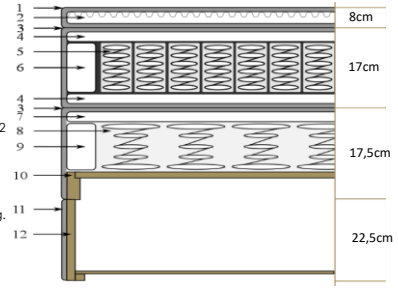

Fabric description	Composition
Jersey Saturnus	100% Polyester
3D fabric NET R840 natural white	100% Polyester
Jersey Antislip (IAB-2375)	100% Polyester
Aragon 03 beige	100% Polyester
Aragon 70	100% Polyester

Packing - coll - volumn:	C1 (Box)	C2 (Bed)	C3 (Mattress + M.Cover - roll)			C4 (Topmattress)	C5 (Headboard + 2MG)
			H2	H3	H4		
120x200	121x201x24 0,58m3 / 39,2kg	121x201x19 0,46m3 / 44,9kg	131x16,5x16,5x3,14 0,11m3 / 17,8kg	131x16,5x16,5x3,14 0,11m3 / 18,8kg	131x16,5x16,5x3,14 0,11m3 / 19,8kg	121x67,7x19 0,16m3 / 5,9kg	125x125x14 0,22m3 / 17,6kg
Total coll numbers:							Total volumn:
							1,53
140x200	71x201x24 0,34m3 / 24,5kg	71x201x19 0,27m3 / 26,2kg	81x16,5x16,5x3,14 0,07m3 / 11,3kg	81x16,5x16,5x3,14 0,07m3 / 11,9kg	81x16,5x16,5x3,14 0,07m3 / 12,8kg	141x67,7x19 0,18m3 / 6,9kg	145x125x14 0,25m3 / 20,1kg
Total coll numbers:							Total volumn:
							1,79
160x200	81x201x24 0,39m3 / 26,4kg	81x201x19 0,31m3 / 30,2kg	91x16,5x16,5x3,14 0,08m3 / 12,9kg	91x16,5x16,5x3,14 0,08m3 / 13,6kg	91x16,5x16,5x3,14 0,08m3 / 14,7kg	161x67,7x19 0,21m3 / 7,8kg	165x125x14 0,29m3 / 21,8kg
Total coll numbers:							Total volumn:
							2,06
180x200	91x201x24 0,44m3 / 27,8kg	91x201x19 0,35m3 / 34,3kg	101x16,5x16,5x3,14 0,09m3 / 14,5kg	101x16,5x16,5x3,14 0,09m3 / 15,3kg	101x16,5x16,5x3,14 0,09m3 / 16,5kg	181x67,7x19 0,23m3 / 8,7kg	185x125x14 0,32m3 / 24,0kg
Total coll numbers:							Total volumn:
							2,31
Filled out by	G.Staišūnaitė					Date:	2026-01-08