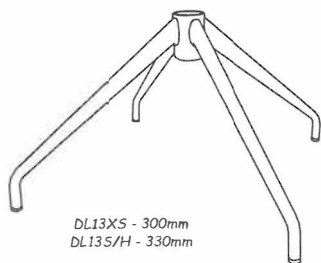

Assembly instruction model "9xxx-1S/ER"
Legs DL13/25_XS_S

DL13XS - 300mm
DL13S/H - 330mm

DL25XS - 300mm
DL25S/H - 330mm

A x 1
Metal plate
03-001589

B x 1
Center part 360
03-001490

C x 4
WKIZ M6x16
05-001048

D x 1
L5
05-002050

A x 1
Metal plate
03-001589

C x 4
WKIZ M6x16
05-001048

Dx 1
L5
05-002050

1

4x

2

4x

3

4x

B x 1
Center part 360
03-001490

4

5

6

7 ✓