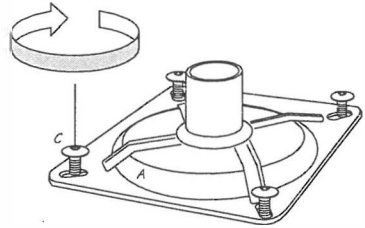

Assembly instruction model "9xxx-1S/ER"
Legs DL13/25_XS_S

DL13XS - 300mm
DL13S/H - 330mm

DL25XS - 300mm
DL25S/H - 330mm

A x 1
Metal plate
03-001589

B x 1
Center part 360
03-001490

C x 4
WKIZ M6x16
05-001048

D x 1
L5
05-002050

A x 1
Metal plate
03-001589

C x 4
WKIZ M6x16
05-001048

Dx 1
L5
05-002050

1

4x

2

4x

3

4x

B x 1
Center part 360
03-001490

4

5

6

7 ✓