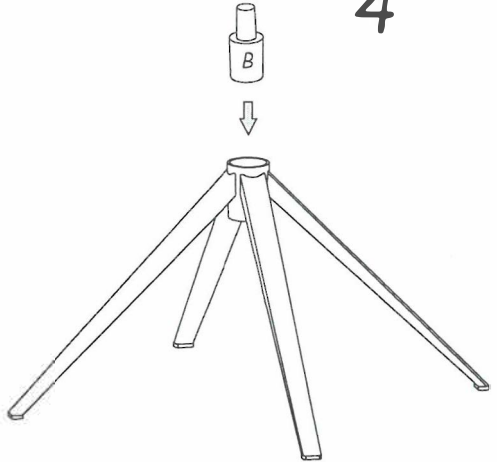

Assembly instruction model "9xxx-1S/ER"
Legs DL13/25_XS_S

DL13XS - 300mm
DL13S/H - 330mm

DL25XS - 300mm
DL25S/H - 330mm

A x 1
Metal plate
03-001589

B x 1
Center part 360
03-001490

C x 4
WKIZ M6x16
05-001048

3

4x

B x 1
Center part 360
03-001490

4

5

6

7 ✓