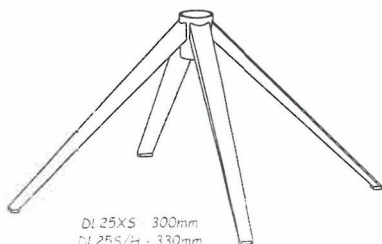

Assembly instruction model "9xxx-1S/ER"
Legs DL13/25_XS_S

DL13XS - 300mm
DL13S/H - 330mm

DL25XS - 300mm
DL25S/H - 330mm

A x 1
Metal plate
03-001589

B x 1
Center part 360
03-001490

C x 4
WKIZ M6x16
05-001048

D x 1
L5
05-002050

A x 1
Metal plate
03-001589

C x 4
WKIZ M6x16
05-001048

Dx 1
L5
05-002050

1

4x

2

4x

3

4x

B x 1
Center part 360
03-001490

4

5

6

7 ✓