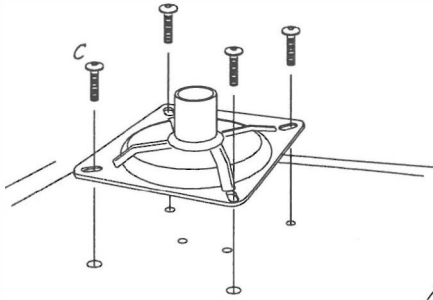

Assembly instruction model "9xxx-1S/ER"
Legs DL13/25_XS_S

DL13XS - 300mm
DL13S/H - 330mm

DL25XS - 300mm
DL25S/H - 330mm

A x 1
Metal plate
03-001589

B x 1
Center part 360
03-001490

C x 4
WKIZ M6x16
05-001048

D x 1
L5
05-002050

A x 1
Metal plate
03-001589

C x 4
WKIZ M6x16
05-001048

Dx 1
L5
05-002050

1

4x

2

4x

3

4x

B x 1
Center part 360
03-001490

4

5

6

7 ✓